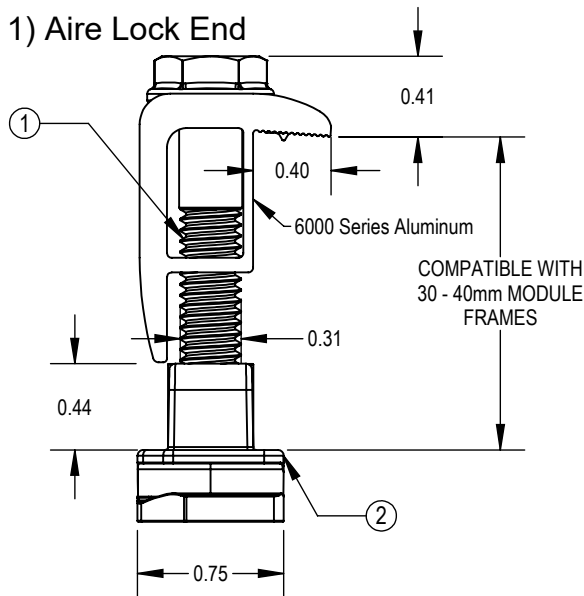

ITEM NO	DESCRIPTION	QTY IN KIT
1	Aire Lock End, Black	1

Part Number	Description
AE-END-01-B1	AIRE LOCK END, BLACK

1) Aire Lock End

Item No	Material	Value
1	300 Series Stainless Steel	Clear and Black
2	Polymeric	Black