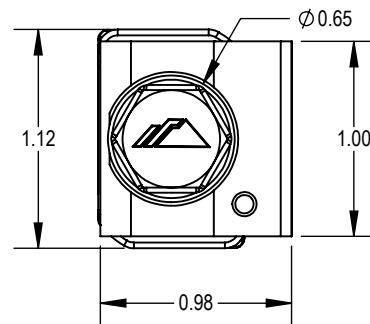

ITEM NO	DESCRIPTION	QTY IN KIT
1	Aire Lock End, Black	1

Part Number	Description
AE-END-01-B1	AIRE LOCK END, BLACK

1) Aire Lock End

Item No	Material	Value
1	300 Series Stainless Steel	Clear and Black
2	Polymeric	Black