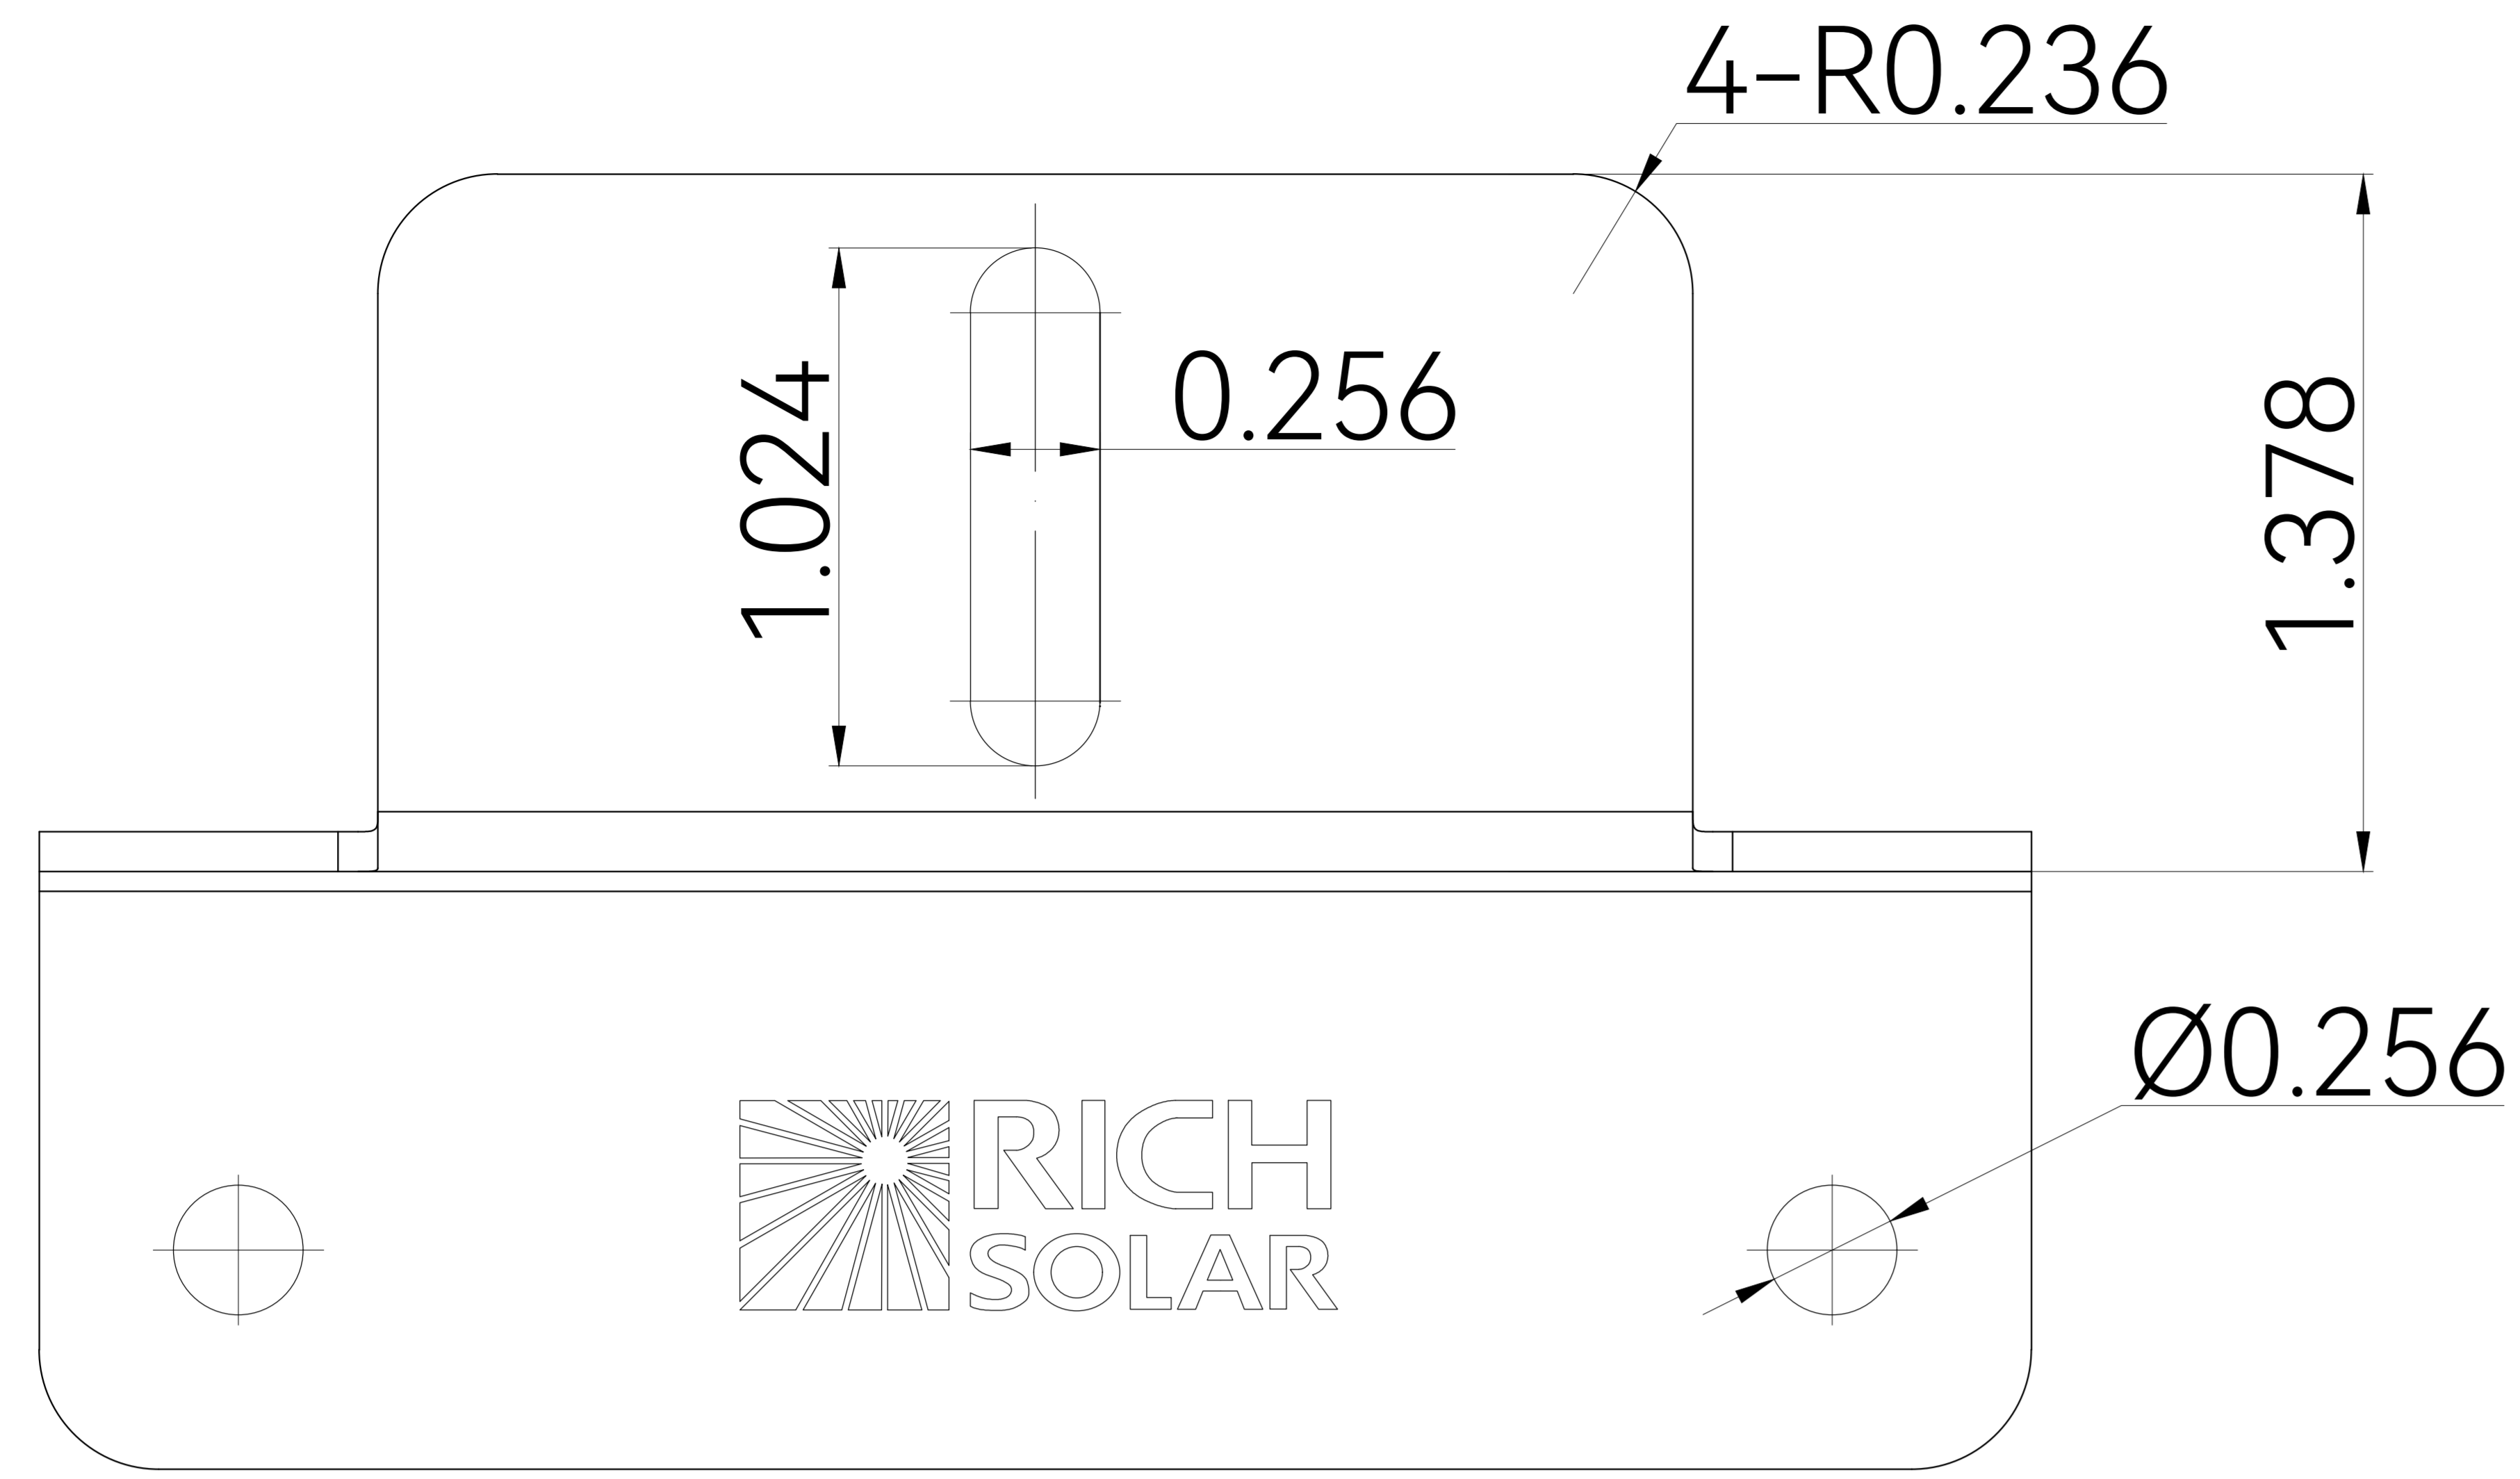

REVISION:

**RICH SOLAR**

DESCRIPTION: Z-Brackets

DWG NO: 2024.4.22

SQUARE:

SCALE:

SKU: RS-ZB4H RS-ZB4HB

(Unit: inches)

DESCRIPTION: Z-Brackets

DWG NO: 2024.07.01

SQUARE:

SCALE:

SKU: RS-ZB4HH RS-ZB4HHB

(Unit: inches)

Z-Brackets 4pcs

M6 4pcs

M6 8pcs

8pcs

M6\*14 4pcs

MODEL NO:

REVISION:

**RICH SOLAR**

DESCRIPTION: Z-Brackets

DWG NO: 2024.08.08

SQUARE:

SCALE: