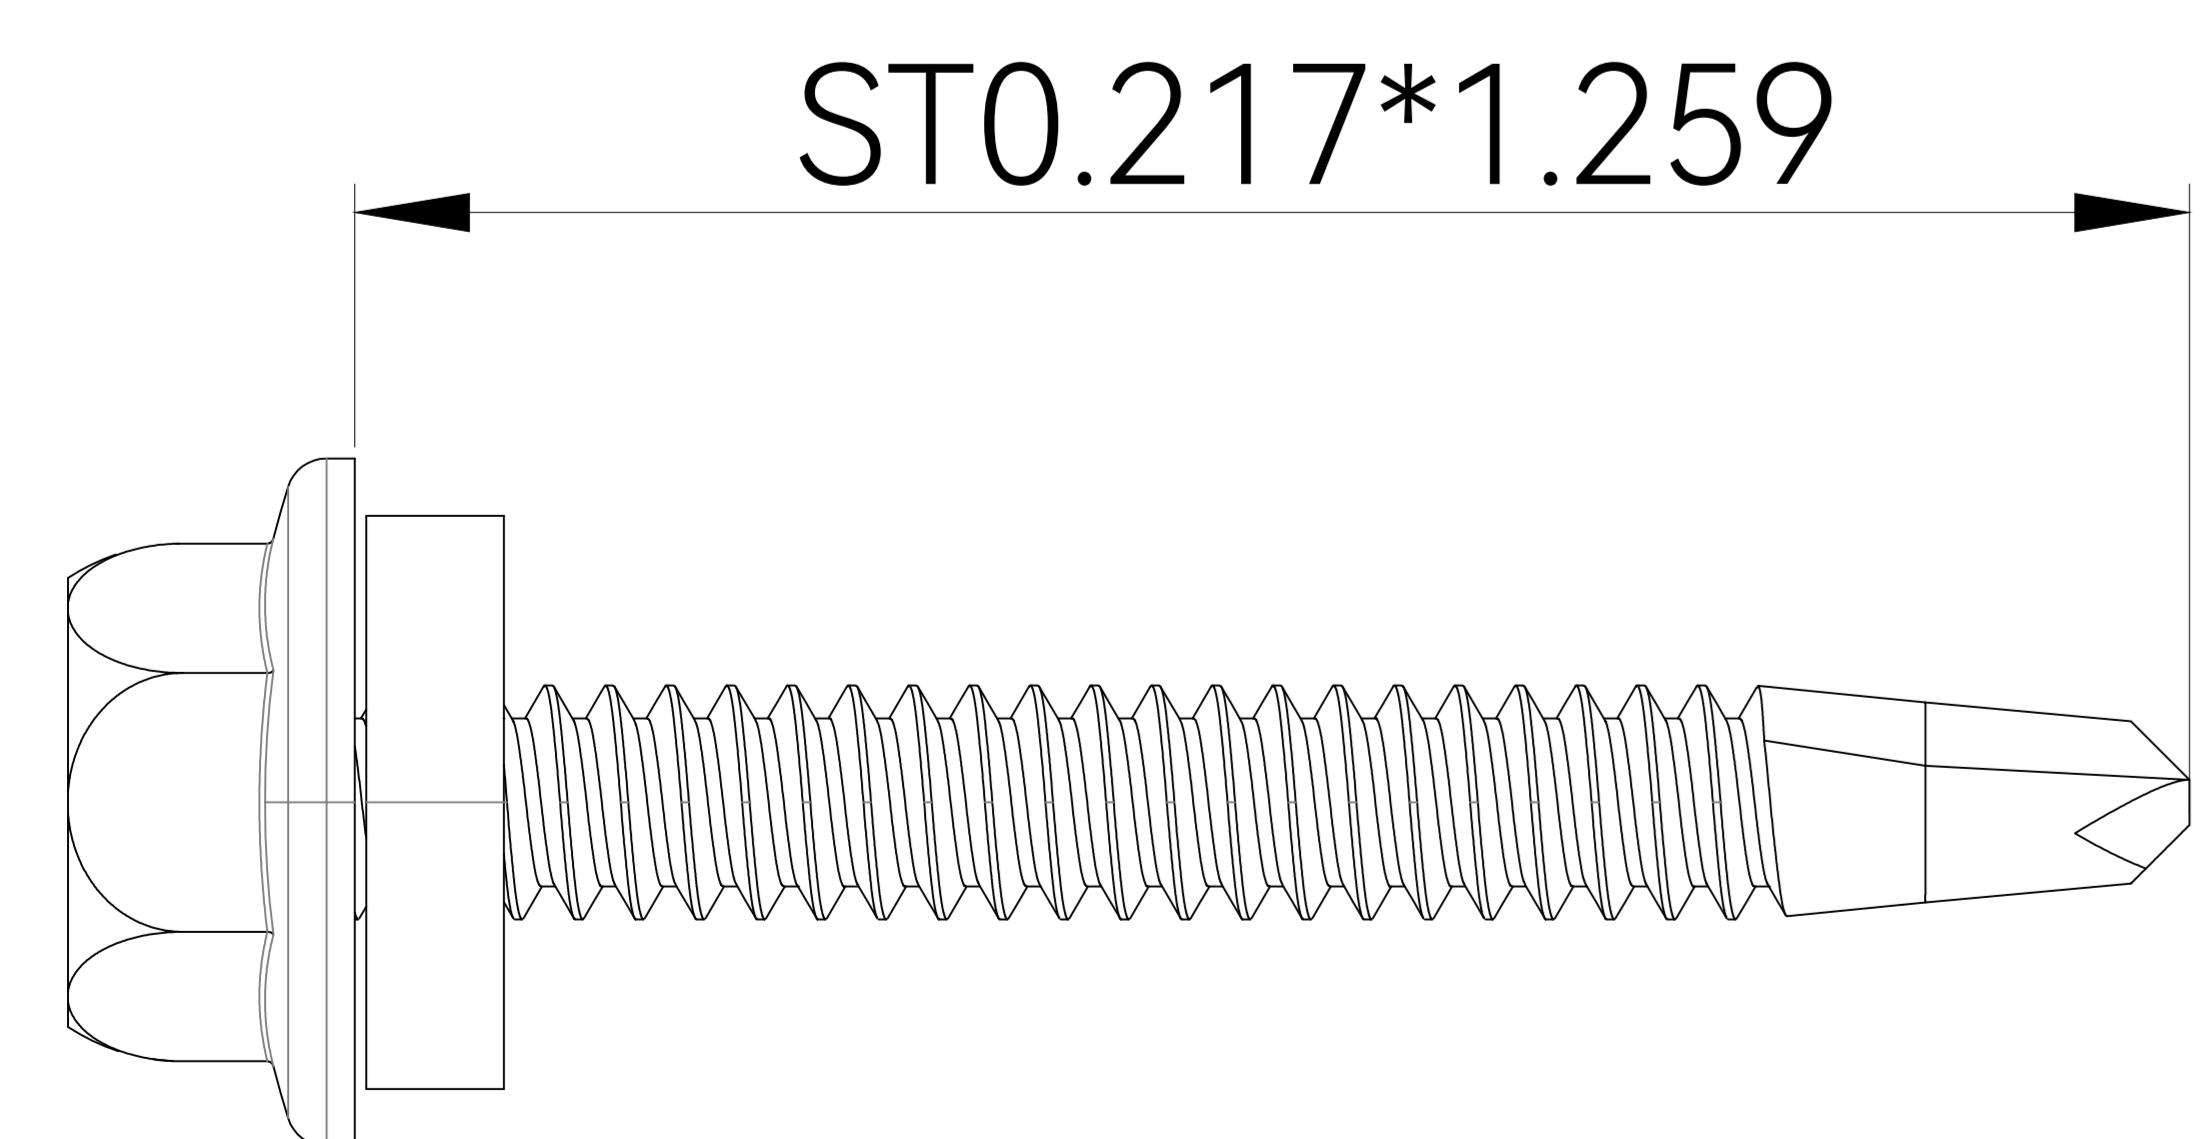

SKU: RS-ZB4C RS-ZB4CB

(Unit: inches)

M6 4pcs

Z-Brackets 4pcs

M6 8pcs

8pcs

M6\*14 4pcs

MODEL NO:

REVISION:

**RICH SOLAR**

DESCRIPTION: Z-Brackets

DWG NO: 2024.4.22

SQUARE:

SCALE:

SKU: RS-ZB4H RS-ZB4HB

(Unit: inches)

DESCRIPTION: Z-Brackets

DWG NO: 2024.07.01

SQUARE:

SCALE:

SKU: RS-ZB4HH RS-ZB4HHB

(Unit: inches)

Z-Brackets 4pcs

M6 4pcs

M6 8pcs

8pcs

M6\*14 4pcs

MODEL NO:

REVISION:

**RICH SOLAR**

DESCRIPTION: Z-Brackets

DWG NO: 2024.08.08