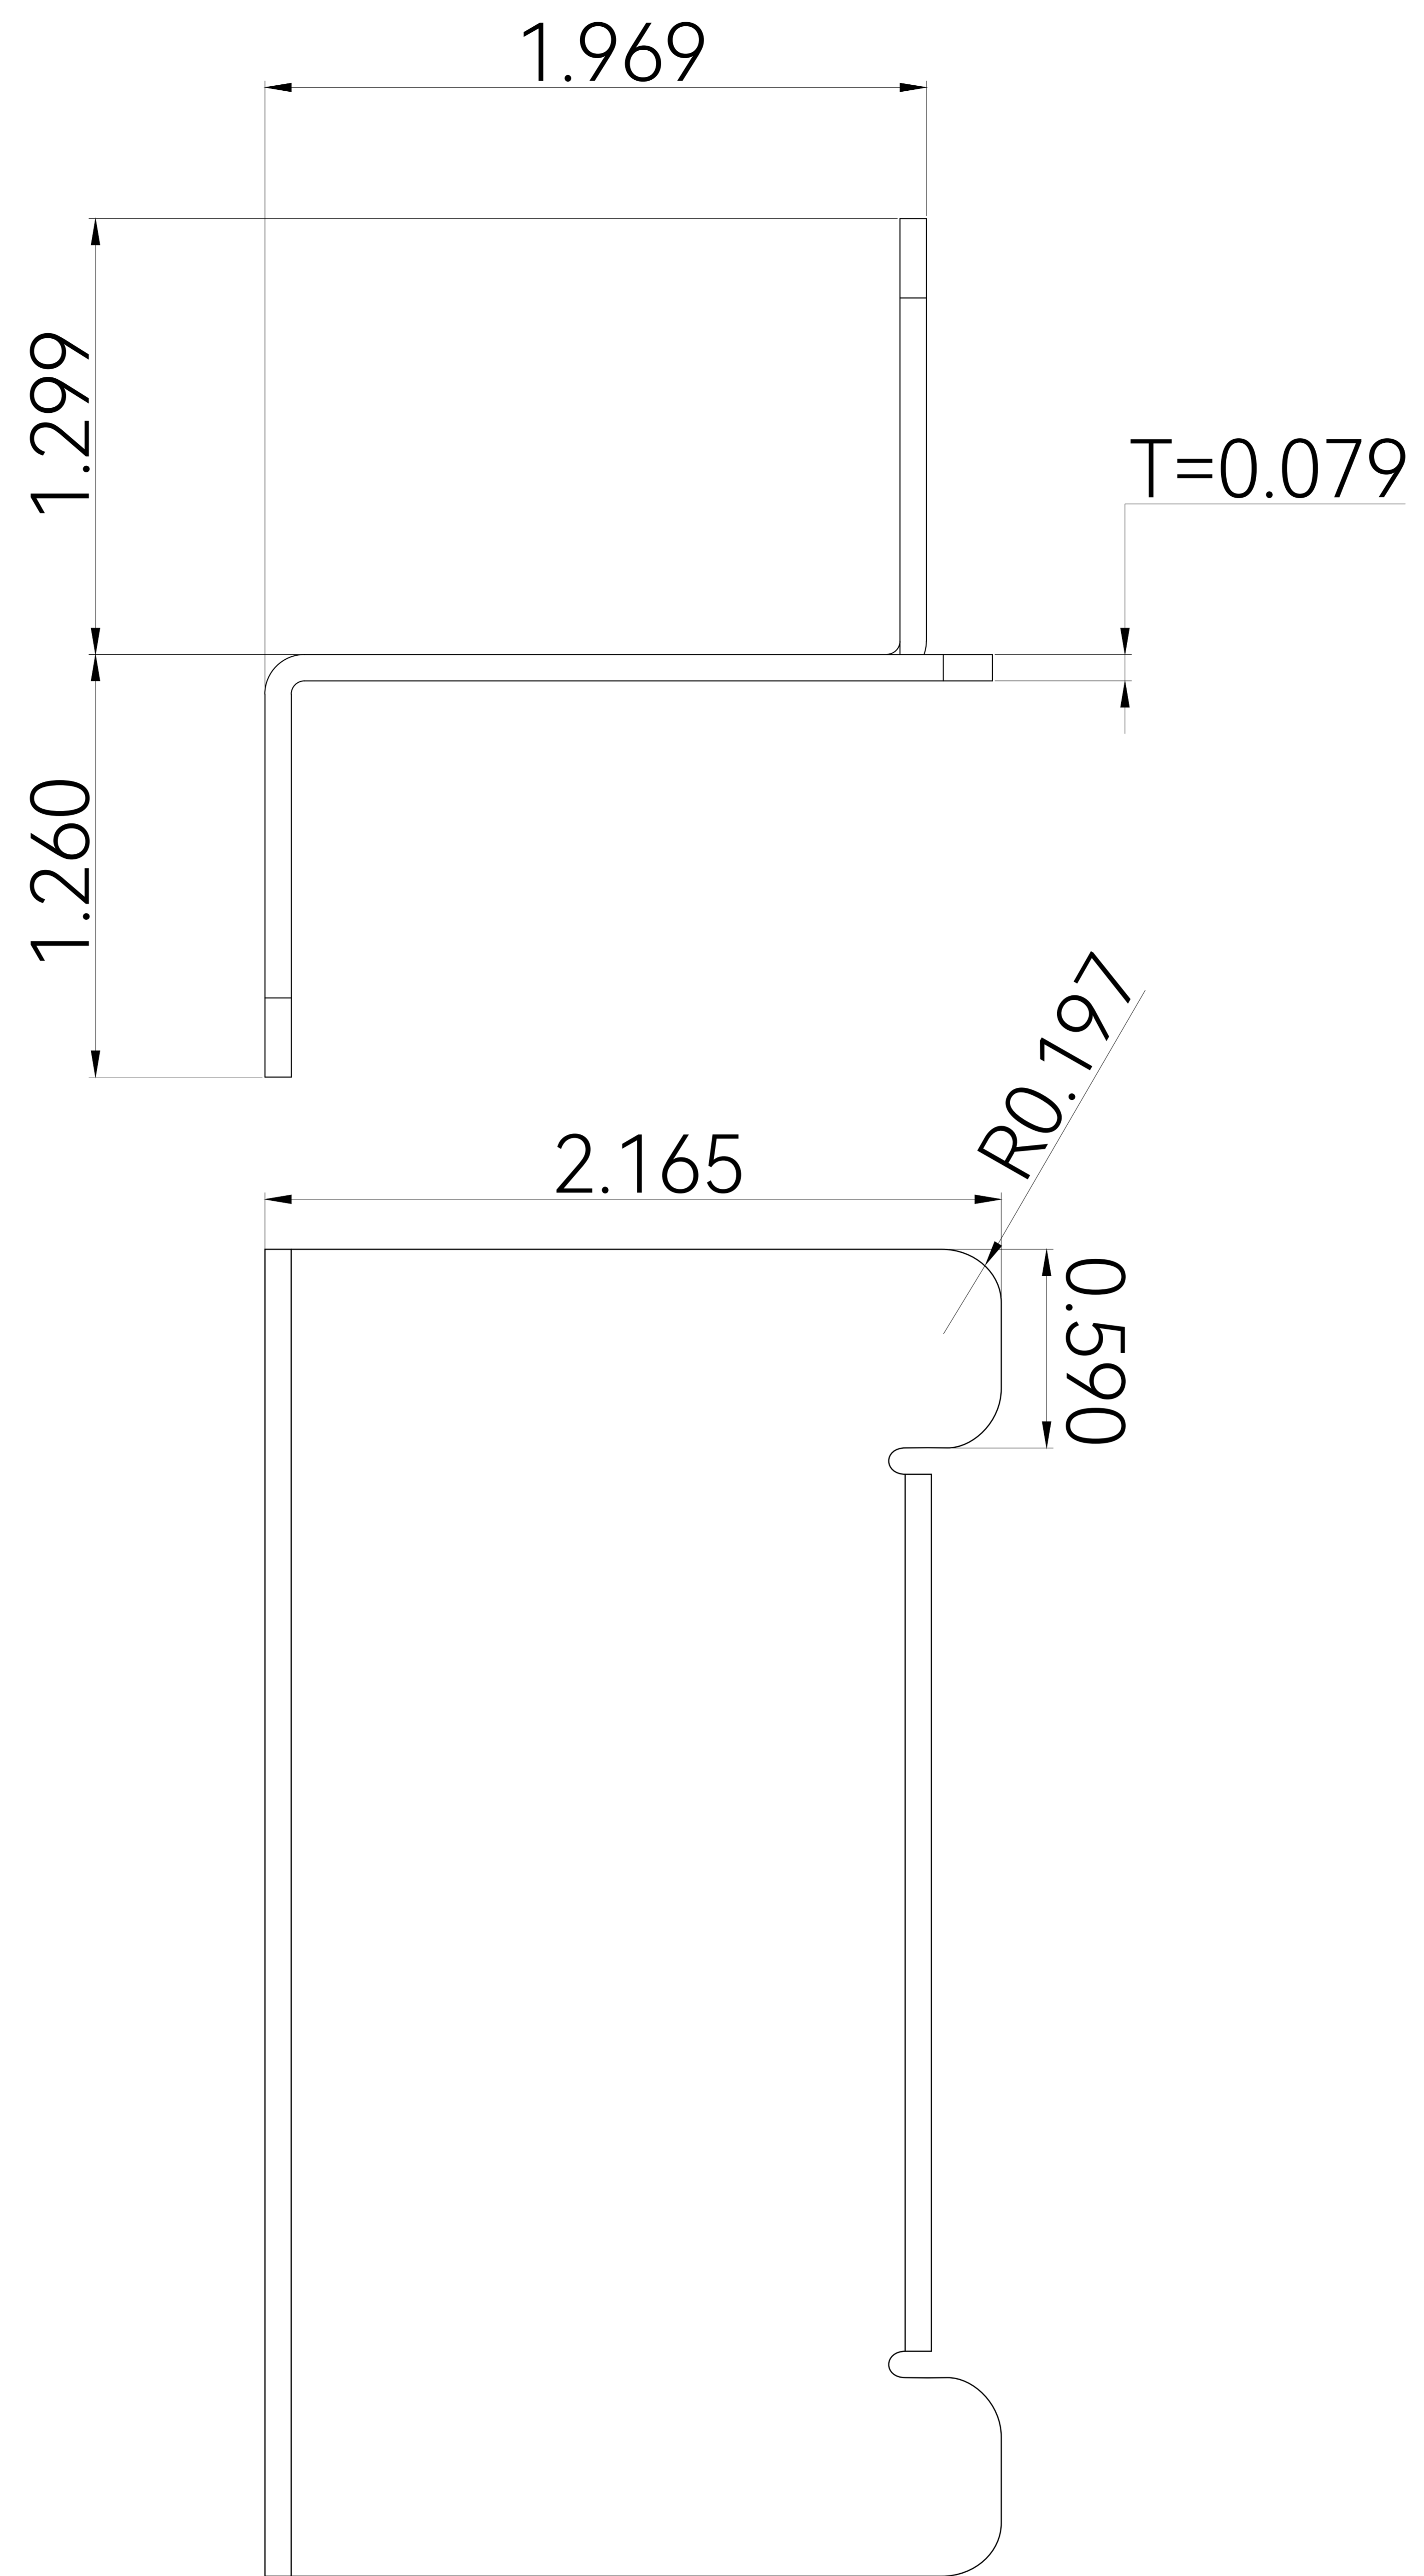

REVISION:

**RICH SOLAR**

DESCRIPTION: Z-Brackets

DWG NO: 2024.4.22

SQUARE:

SCALE:

SKU: RS-ZB4H RS-ZB4HB

(Unit: inches)

DESCRIPTION: Z-Brackets

DWG NO: 2024.07.01

SQUARE:

SCALE:

SKU: RS-ZB4HH RS-ZB4HHB

(Unit: inches)

Z-Brackets 4pcs

M6 4pcs

SQUARE:

SCALE: