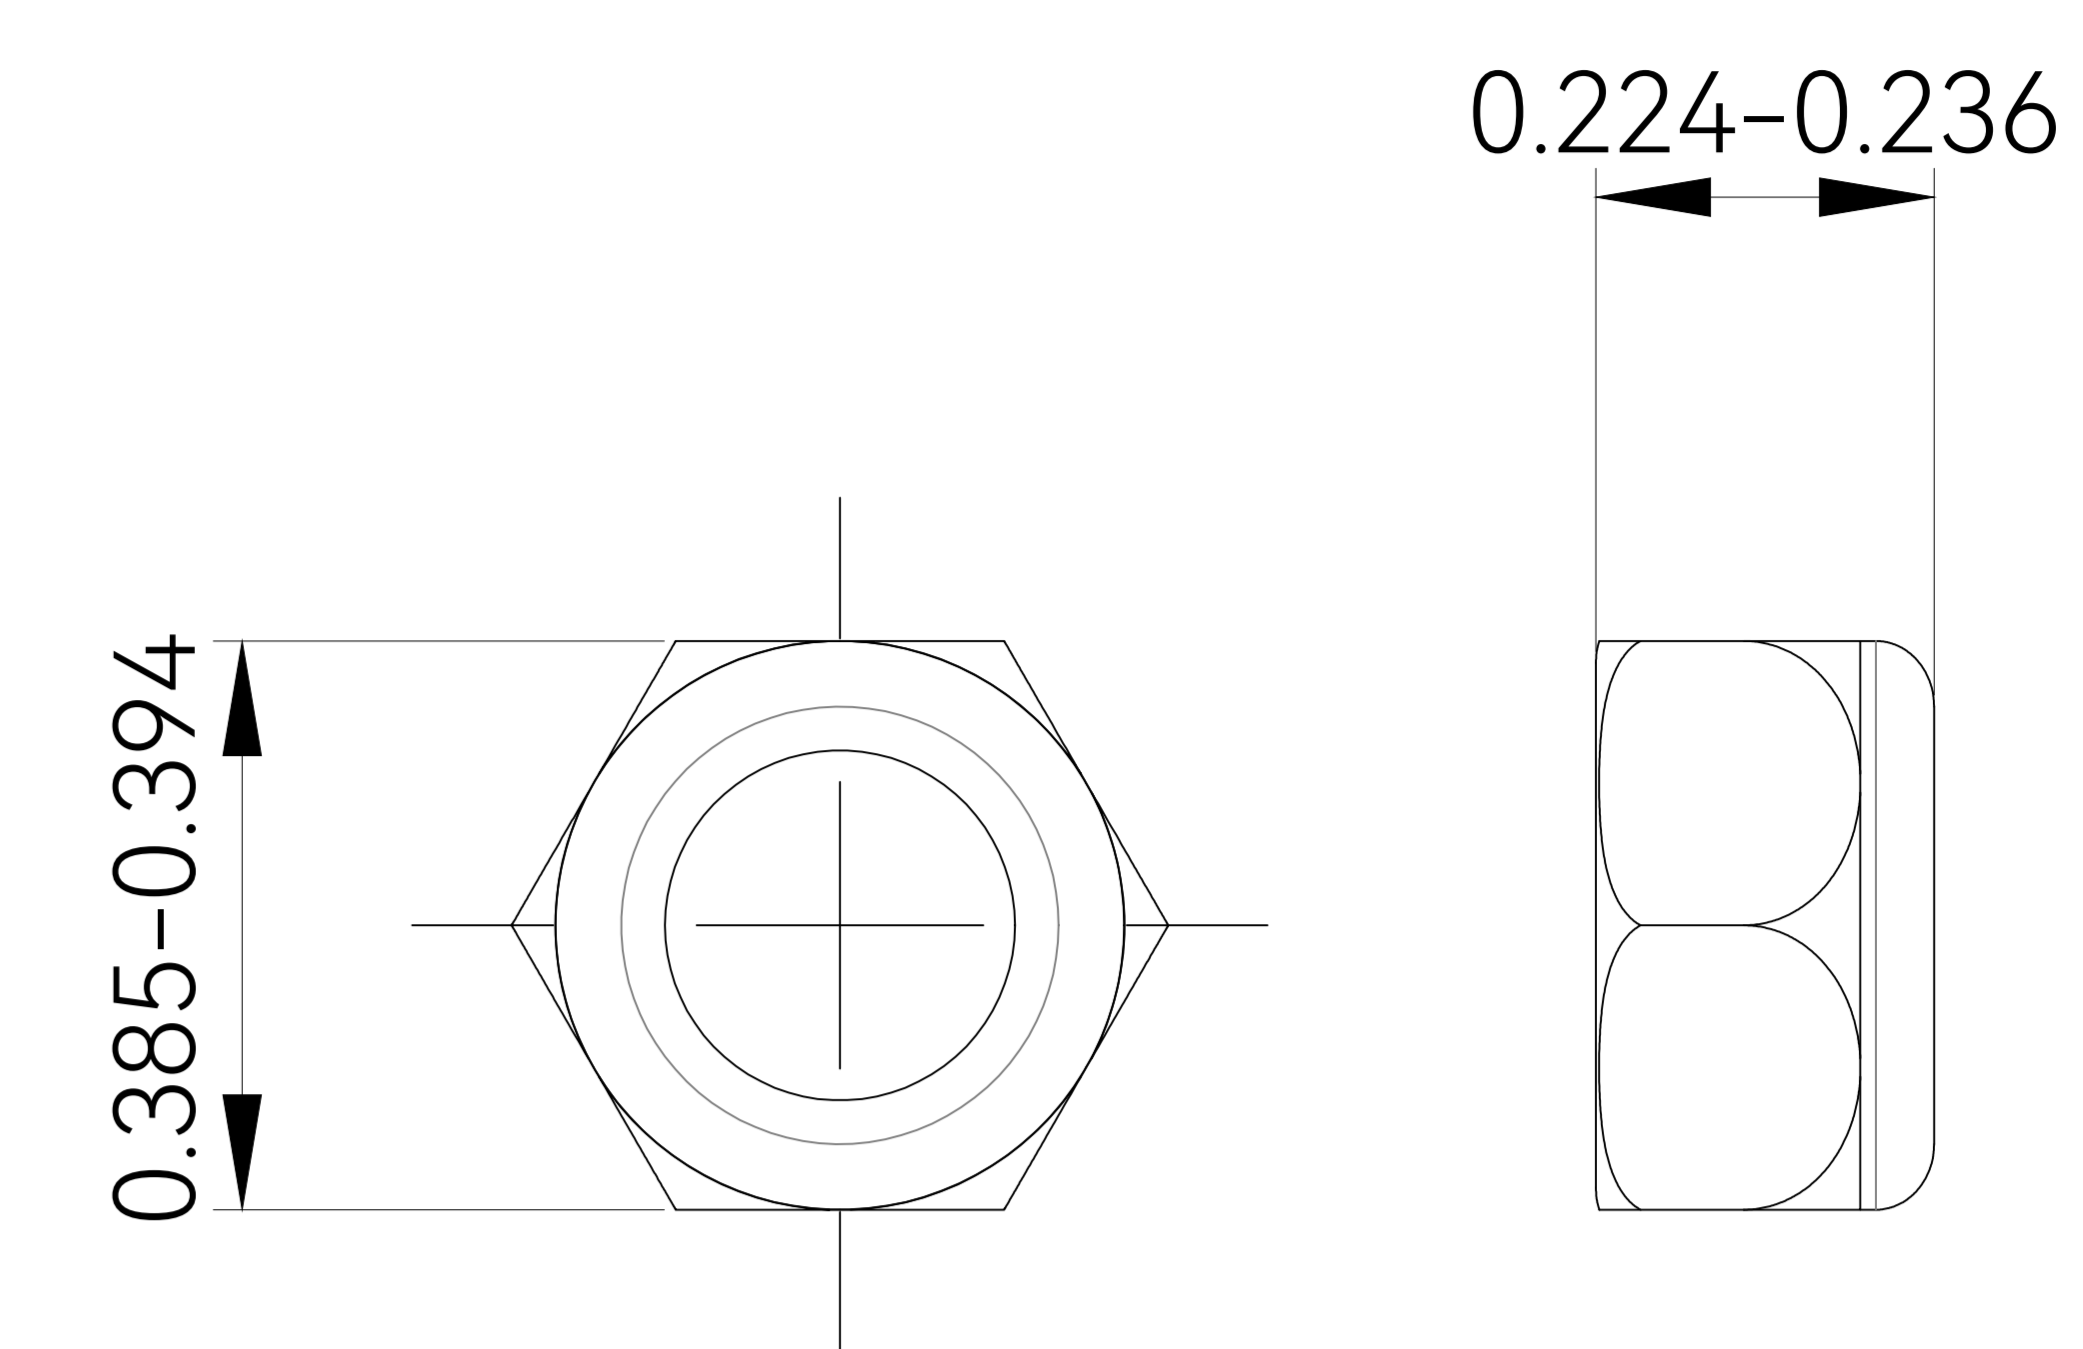

DESCRIPTION: Z-Brackets

DWG NO: 2024.07.01

SQUARE:

SCALE:

SKU: RS-ZB4HH RS-ZB4HHB

(Unit: inches)

Z-Brackets 4pcs

M6 4pcs

M6 8pcs

8pcs

M6\*14 4pcs

MODEL NO:

REVISION:

**RICH SOLAR**

DESCRIPTION: Z-Brackets

DWG NO: 2024.08.08

SQUARE:

SCALE: