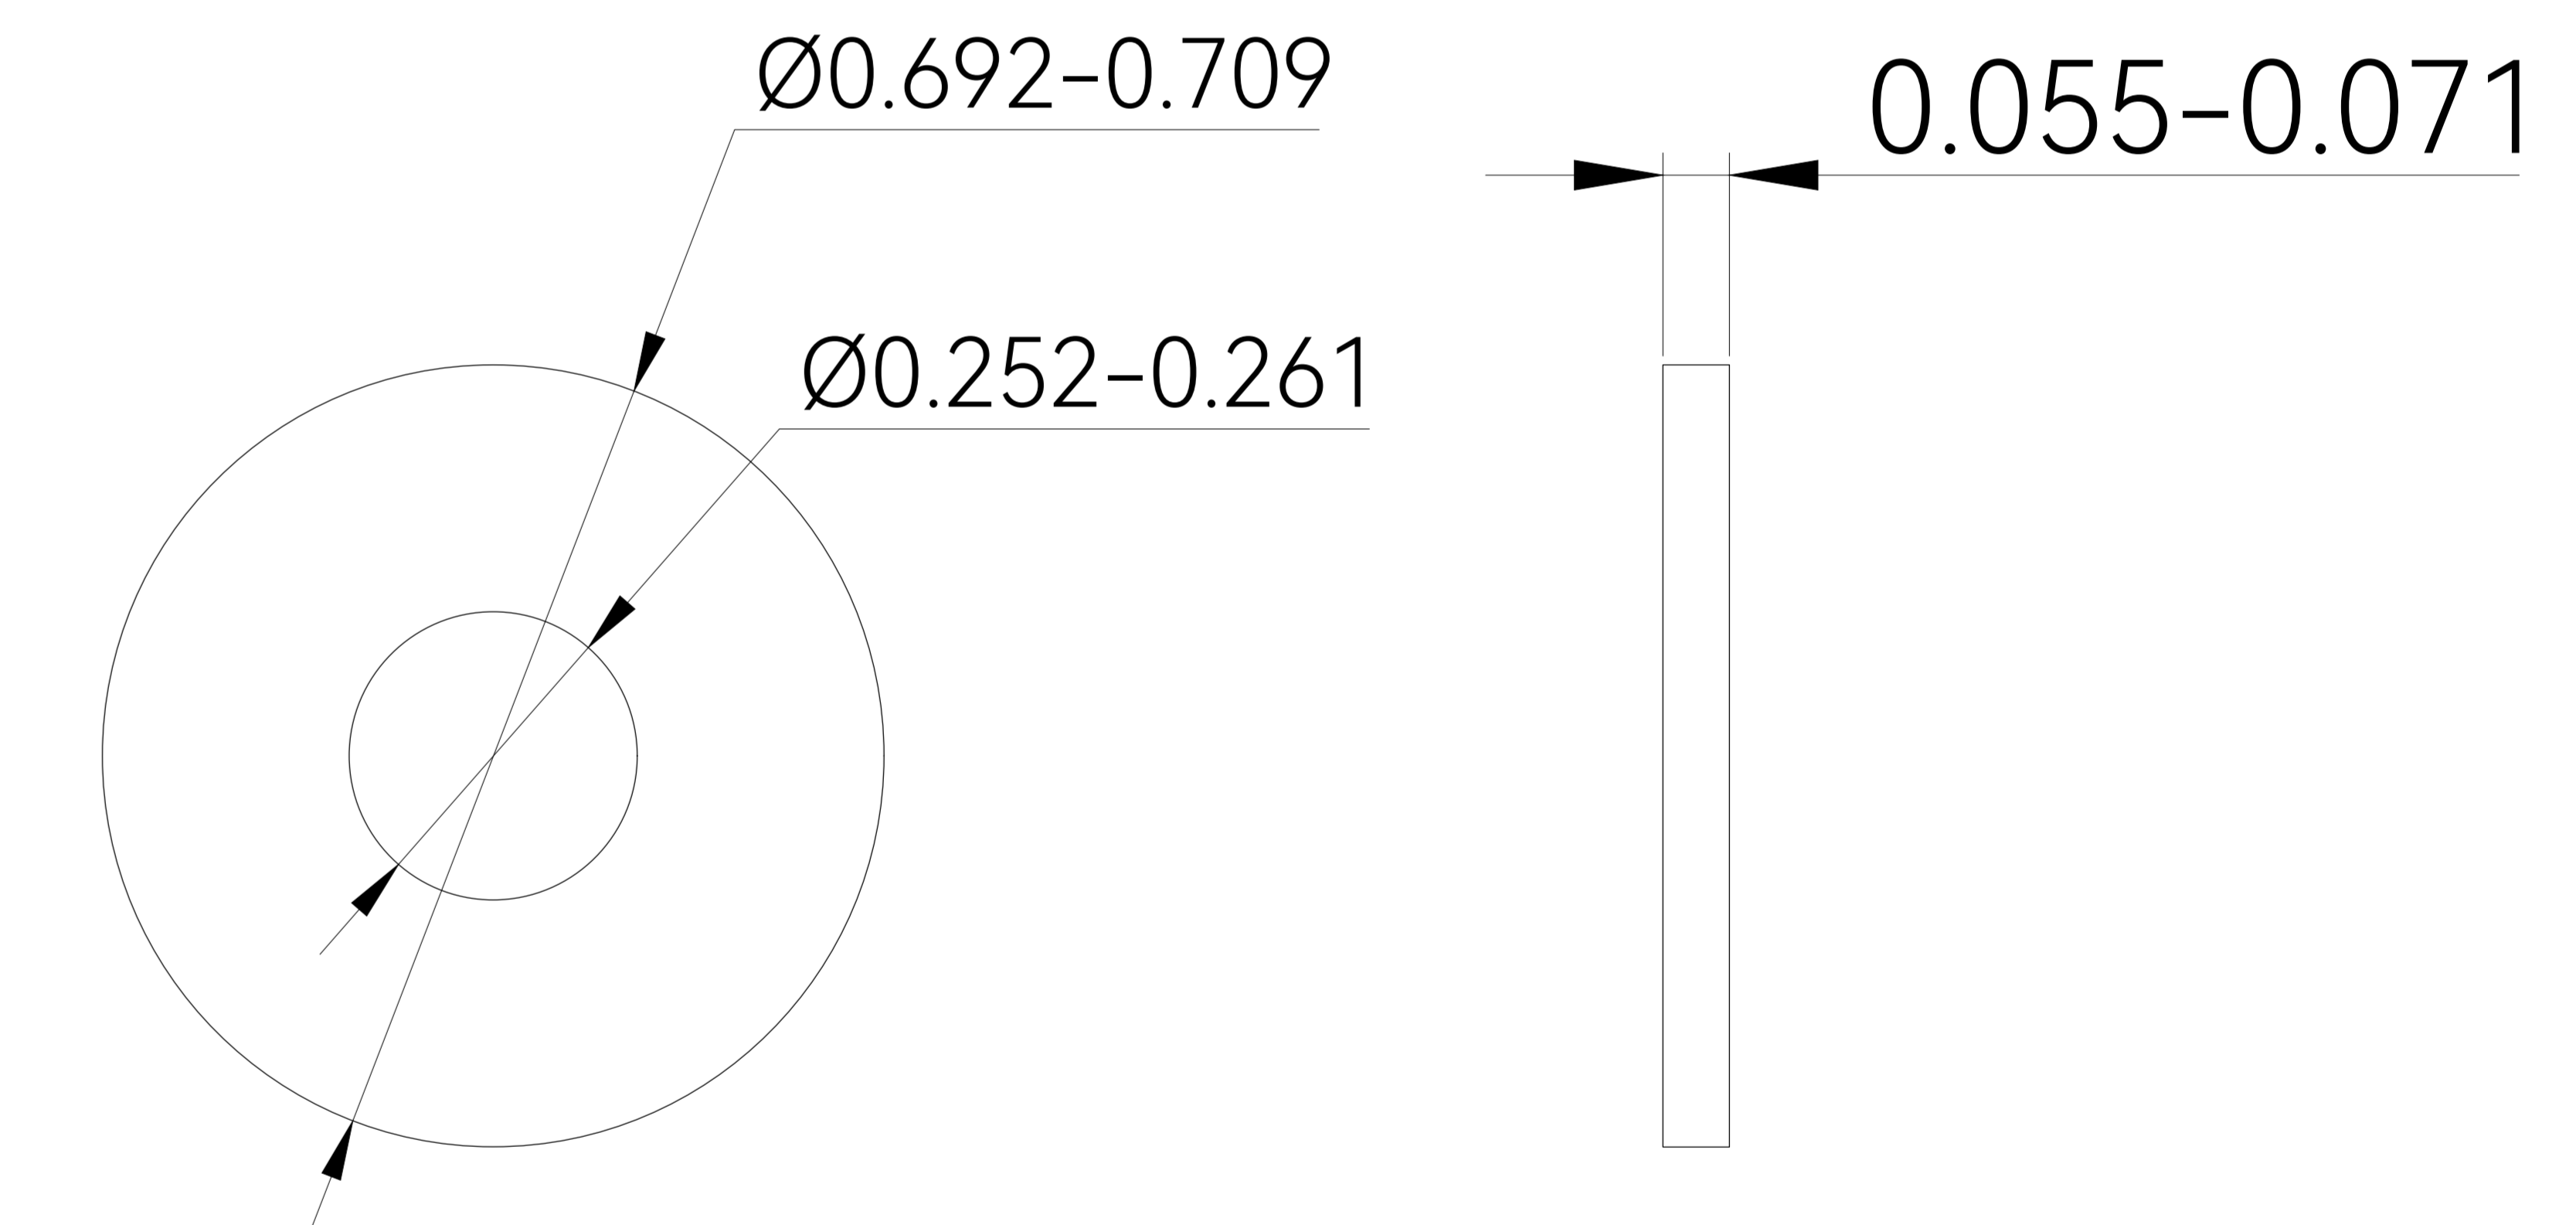

SKU: RS-ZB4C RS-ZB4CB

(Unit: inches)

M6 4pcs

Z-Brackets 4pcs

M6 8pcs

8pcs

M6\*14 4pcs

MODEL NO:

REVISION:

**RICH SOLAR**

DESCRIPTION: Z-Brackets

DWG NO: 2024.4.22

SQUARE:

SCALE:

SKU: RS-ZB4H RS-ZB4HB

(Unit: inches)

DESCRIPTION: Z-Brackets

DWG NO: 2024.07.01

SQUARE:

SCALE:

SKU: RS-ZB4HH RS-ZB4HHB

(Unit: inches)

Z-Brackets 4pcs

M6 4pcs

SQUARE:

SCALE: