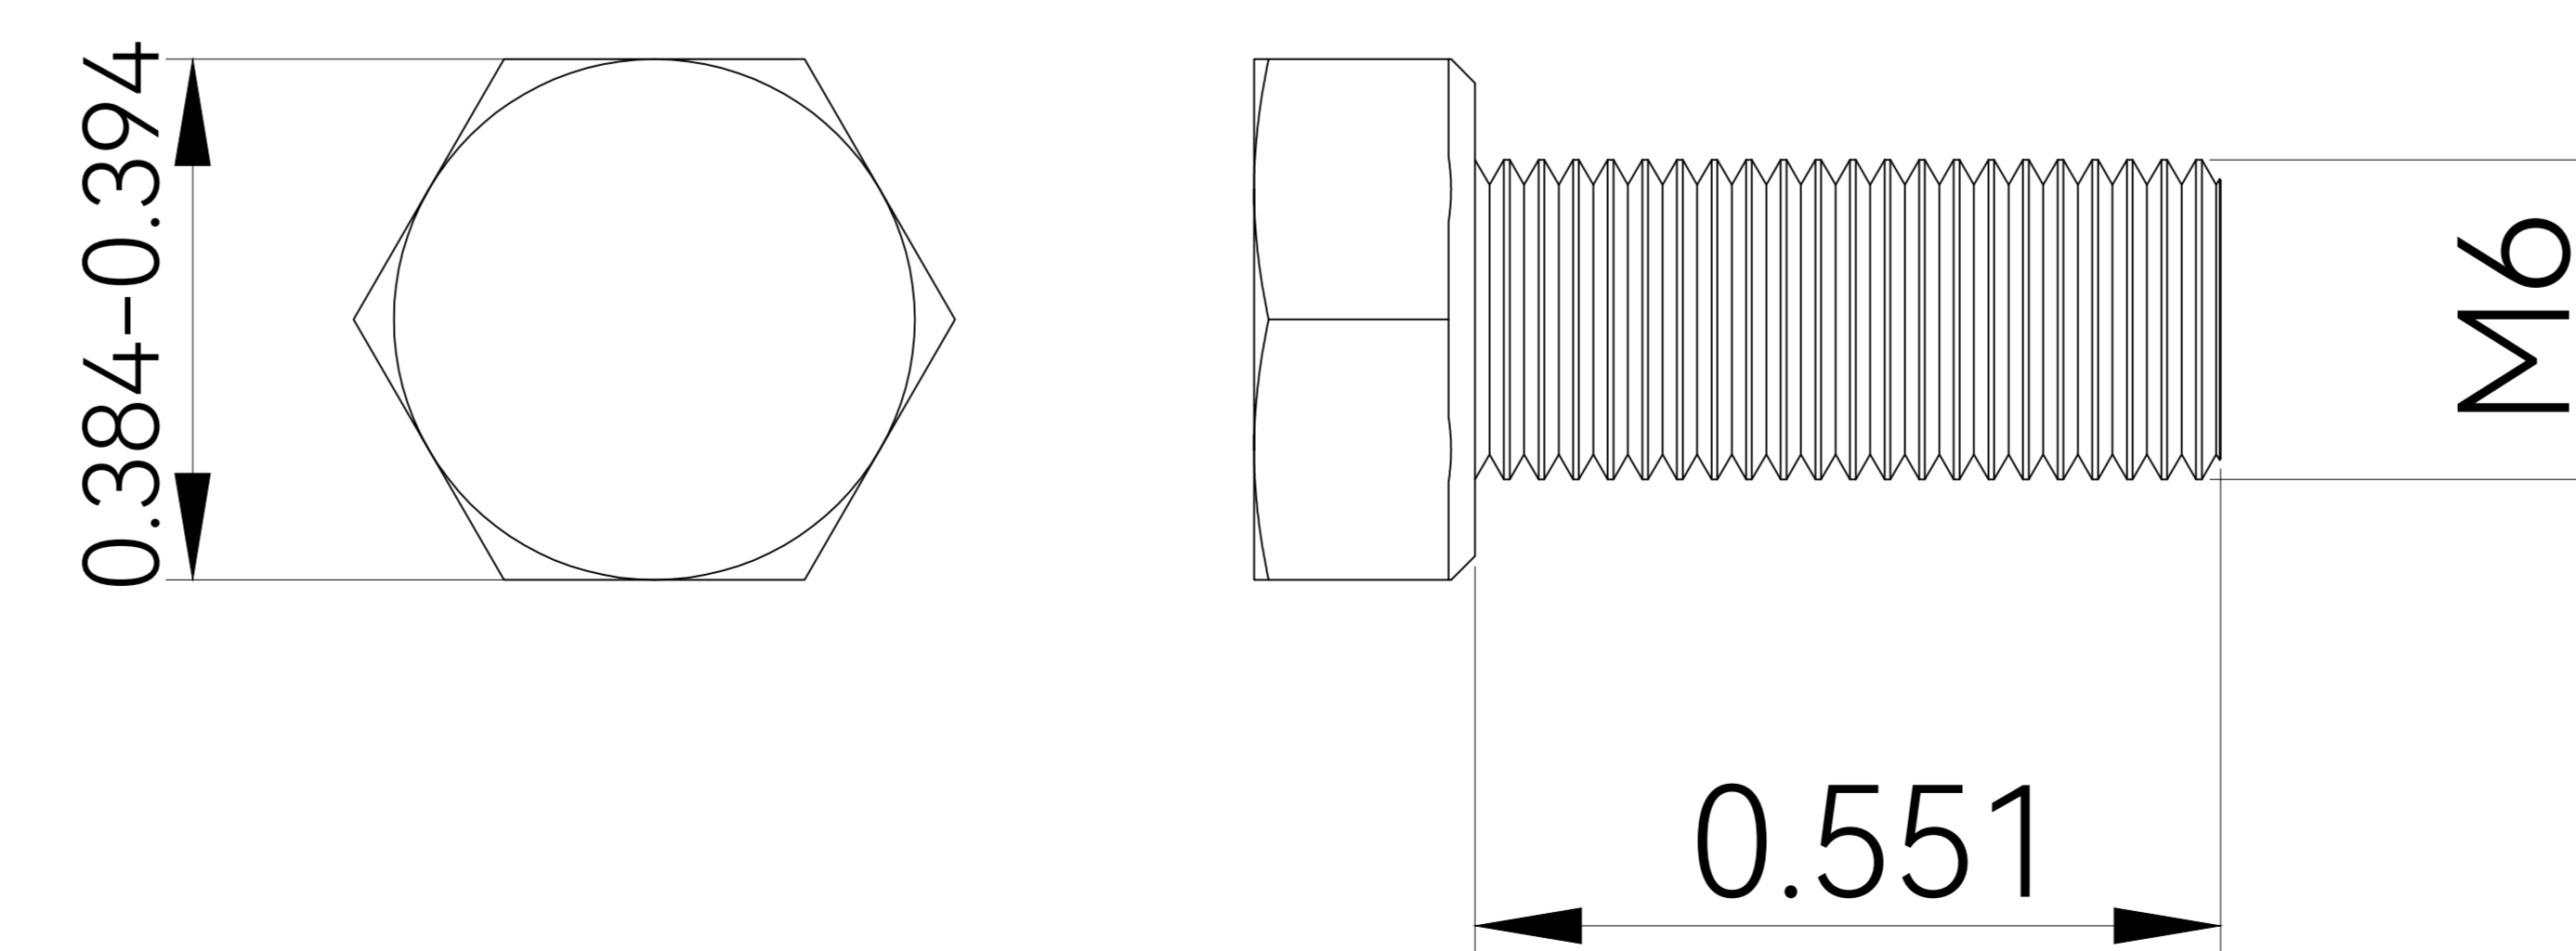

SKU: RS-ZB4C RS-ZB4CB

(Unit: inches)

M6 4pcs

Z-Brackets 4pcs

M6 8pcs

8pcs

M6\*14 4pcs

MODEL NO:

REVISION:

**RICH SOLAR**

DESCRIPTION: Z-Brackets

DWG NO: 2024.4.22

SQUARE:

SCALE:

SKU: RS-ZB4H RS-ZB4HB

(Unit: inches)

DESCRIPTION: Z-Brackets

DWG NO: 2024.07.01

SQUARE:

SCALE:

SKU: RS-ZB4HH RS-ZB4HHB

(Unit: inches)

Z-Brackets 4pcs

M6 4pcs

SQUARE:

SCALE: