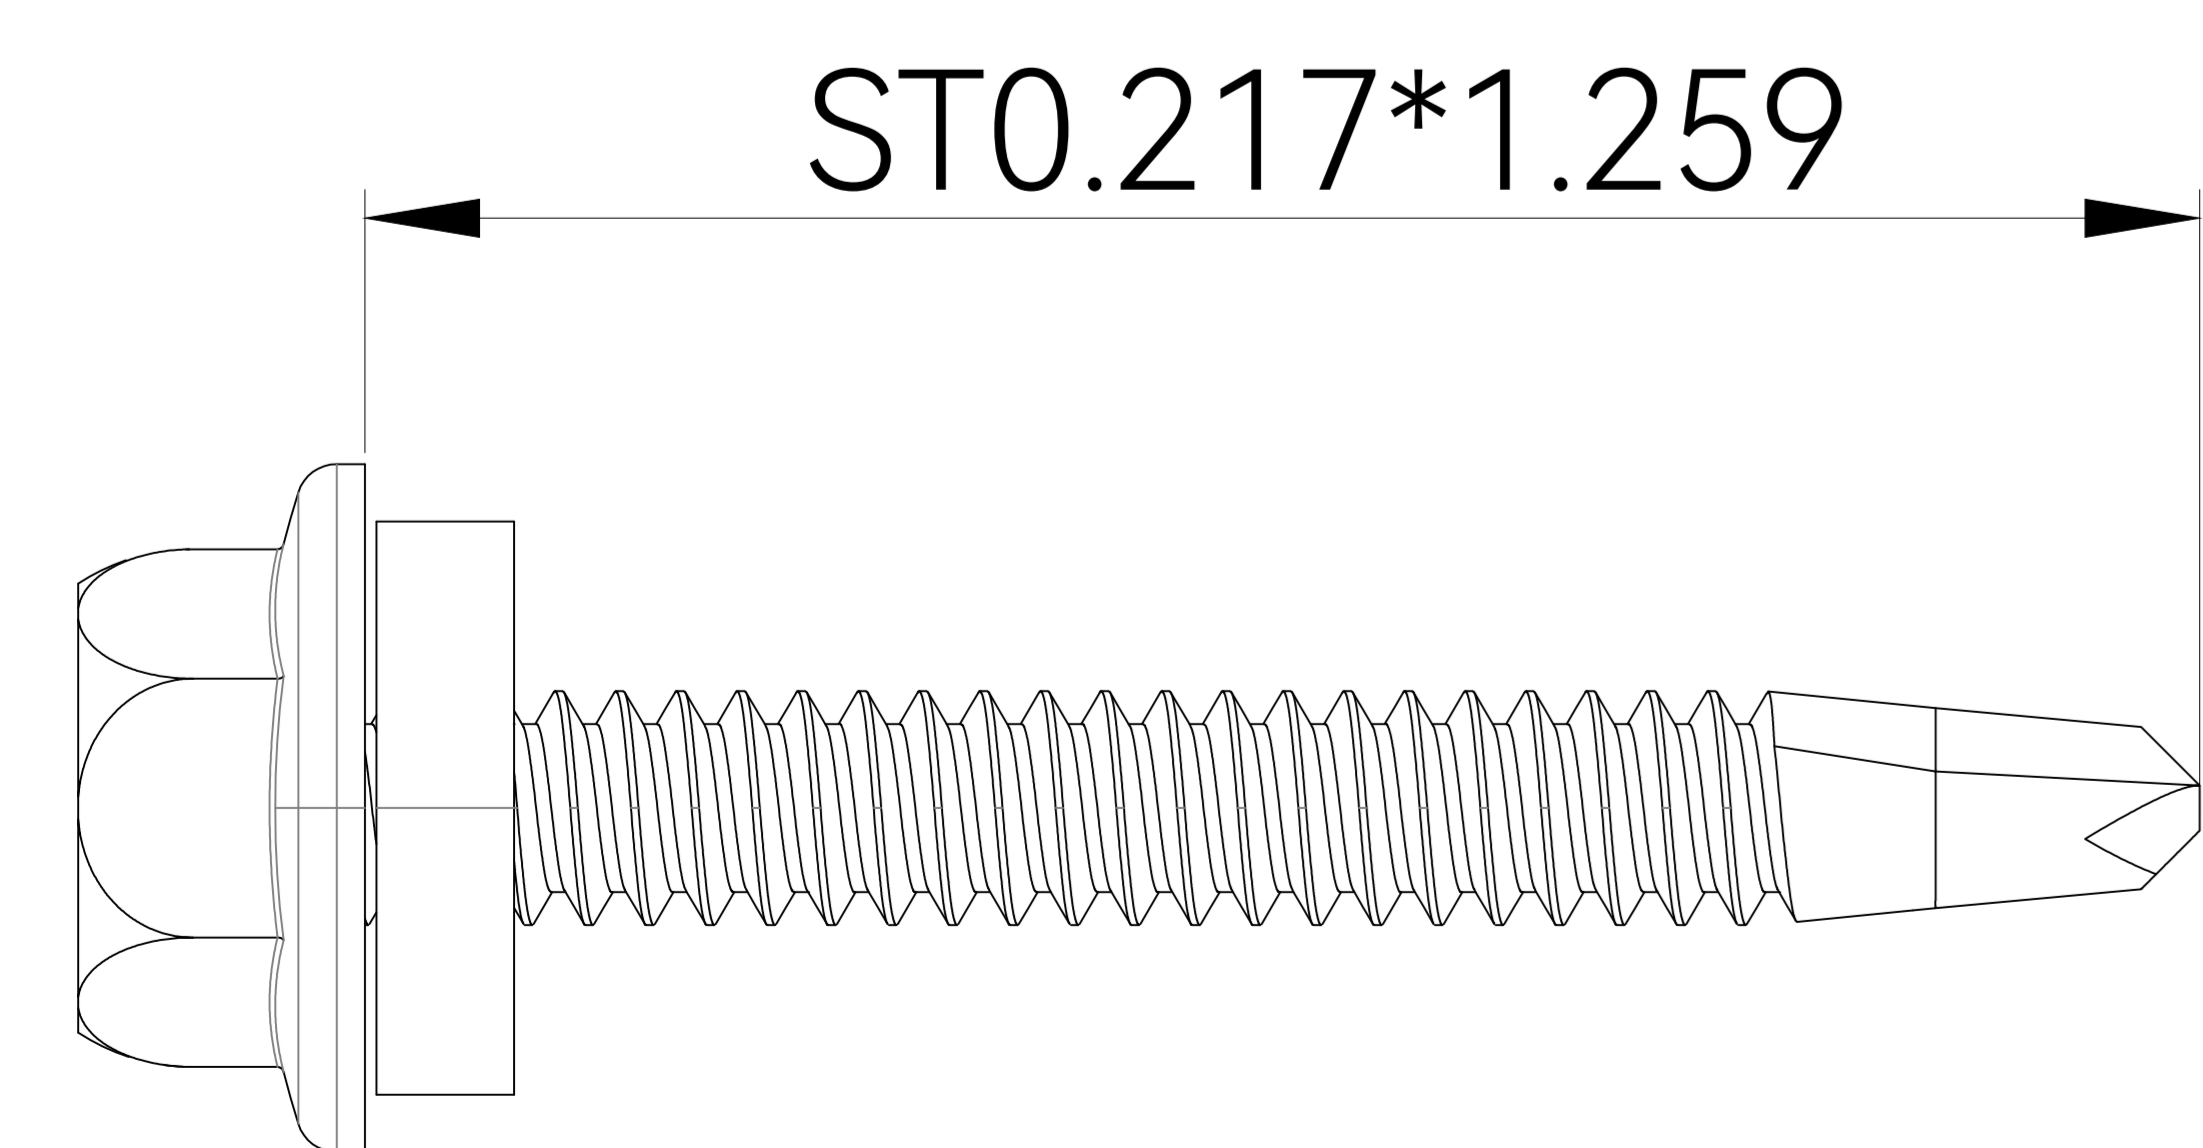

SKU: RS-ZB4H RS-ZB4HB

(Unit: inches)

M6 4pcs

M6 8pcs

Z-Brackets 4pcs

8pcs

M6*14 4pcs

MODEL NO:

REVISION:

RICH SOLAR

DESCRIPTION: Z-Brackets

DWG NO: 2024.07.01

SQUARE:

SCALE: