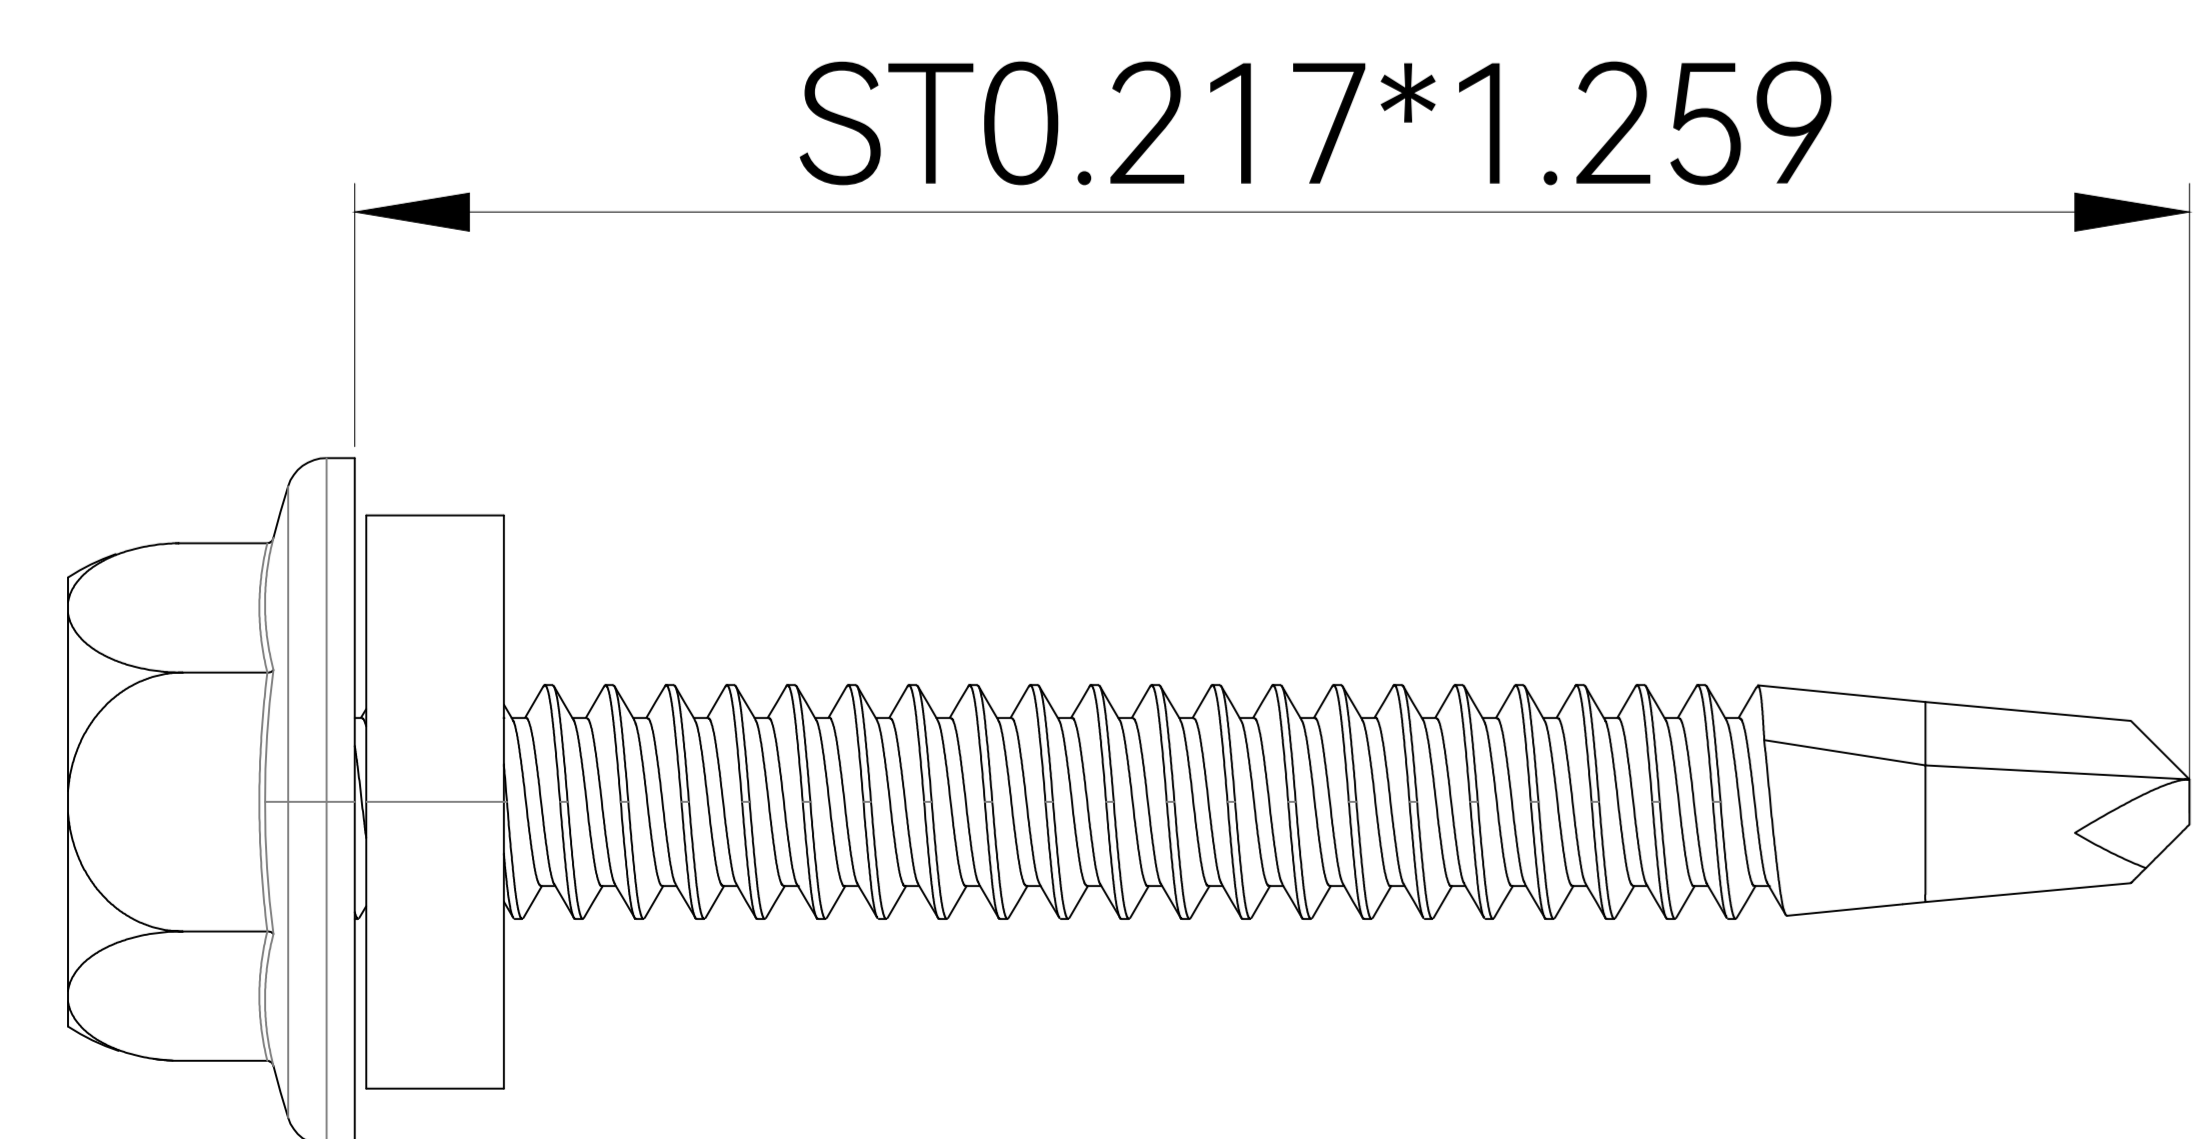

DESCRIPTION: Z-Brackets

DWG NO: 2024.07.01

SQUARE:

SCALE:

SKU: RS-ZB4HH RS-ZB4HHB

(Unit: inches)

Z-Brackets 4pcs

M6 4pcs

M6 8pcs

8pcs

M6\*14 4pcs

MODEL NO:

REVISION:

**RICH SOLAR**

DESCRIPTION: Z-Brackets

DWG NO: 2024.08.08

SQUARE:

SCALE: