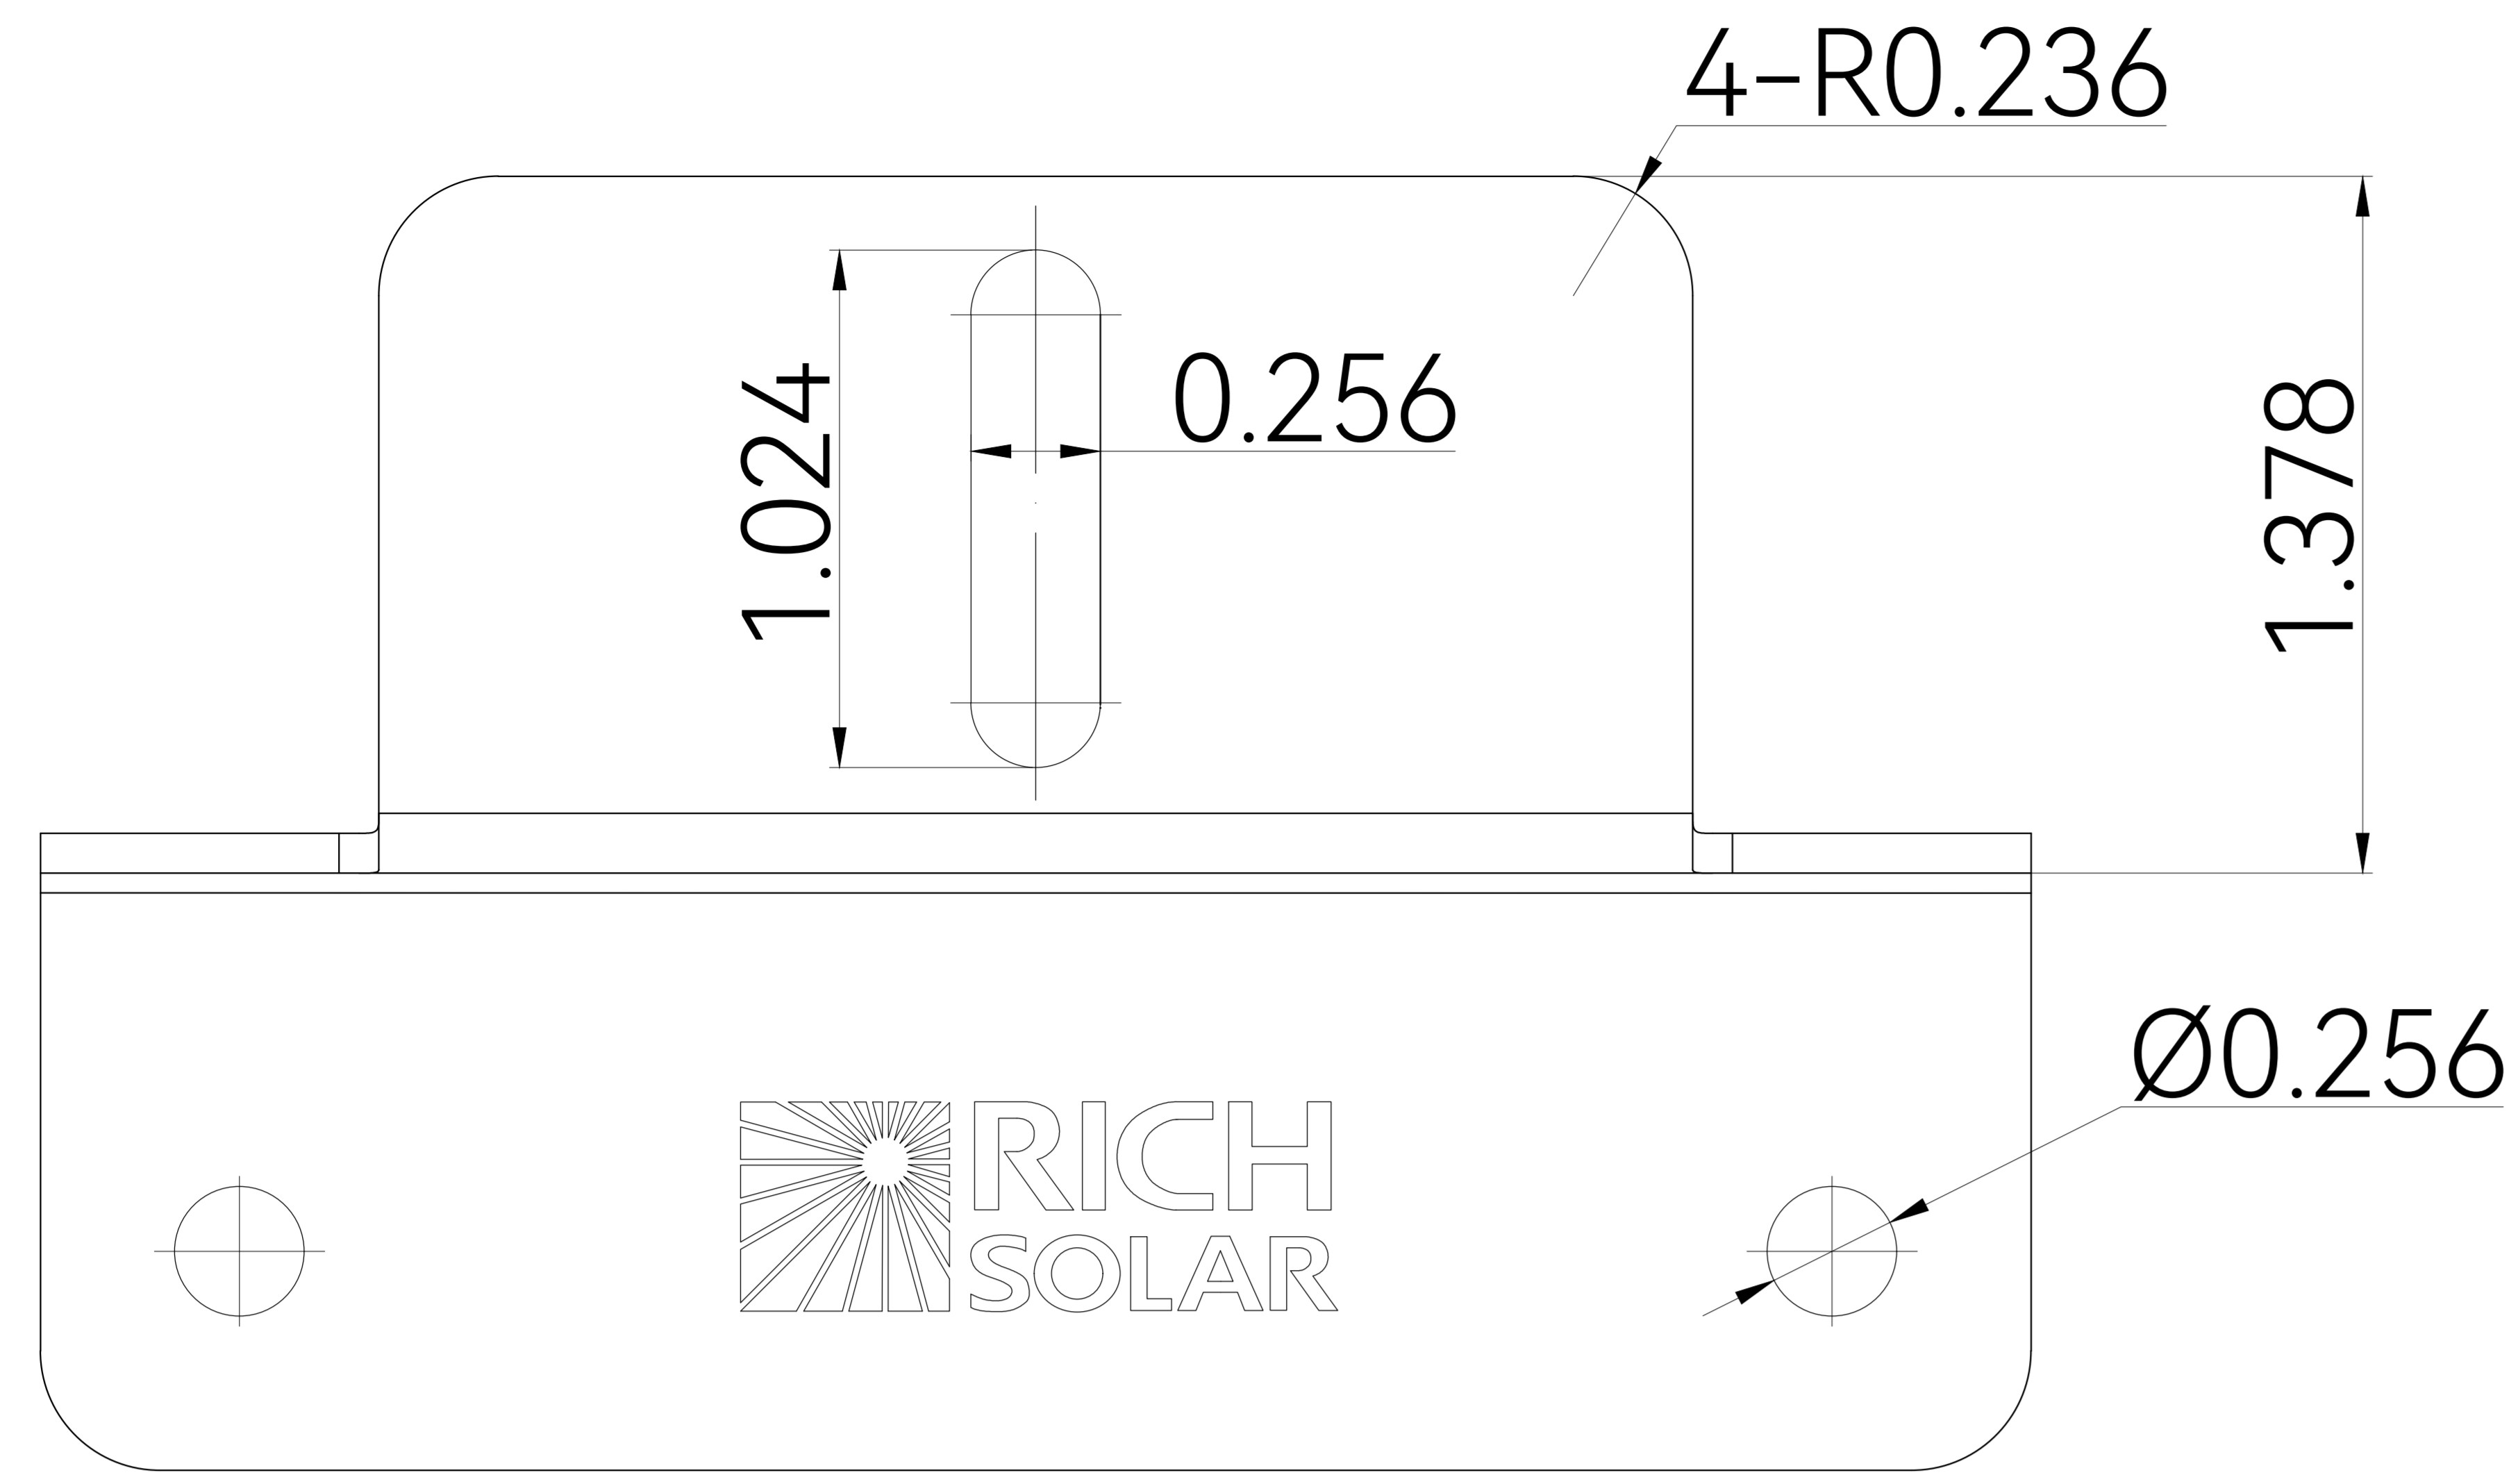

SKU: RS-ZB4C RS-ZB4CB

(Unit: inches)

M6 4pcs

Z-Brackets 4pcs

M6 8pcs

8pcs

M6\*14 4pcs

MODEL NO:

REVISION:

**RICH SOLAR**

DESCRIPTION: Z-Brackets

DWG NO: 2024.4.22

SQUARE:

SCALE:

SKU: RS-ZB4H RS-ZB4HB

(Unit: inches)

DESCRIPTION: Z-Brackets

DWG NO: 2024.07.01

SQUARE:

SCALE:

SKU: RS-ZB4HH RS-ZB4HHB

(Unit: inches)

Z-Brackets 4pcs

M6 4pcs

SQUARE:

SCALE: