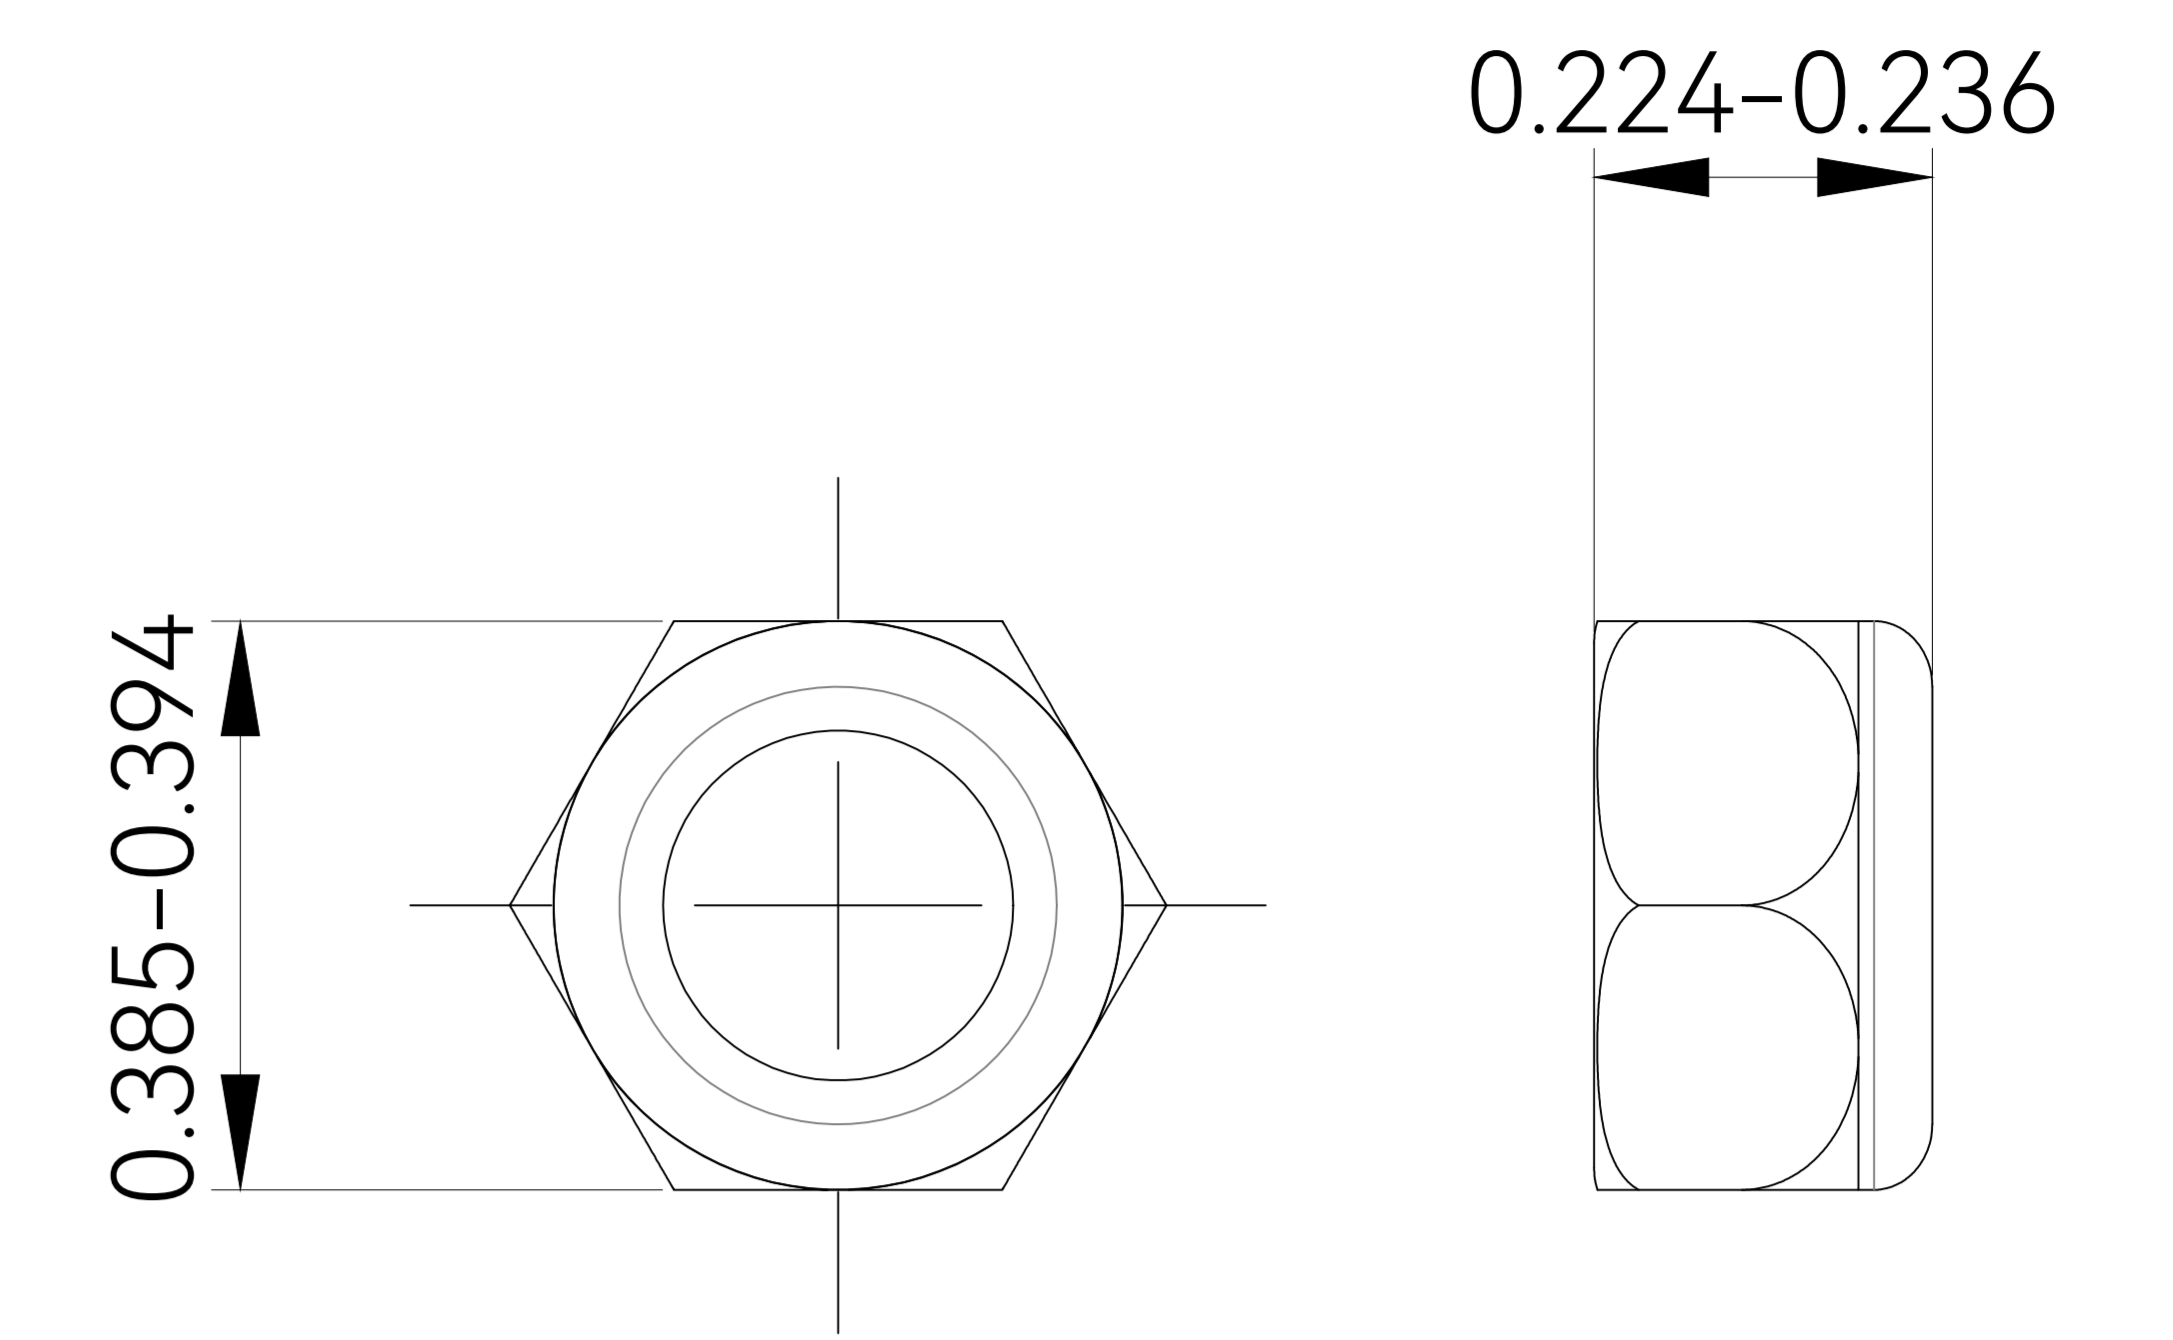

SKU: RS-ZB4C RS-ZB4CB

(Unit: inches)

M6 4pcs

Z-Brackets 4pcs

M6 8pcs

8pcs

M6\*14 4pcs

MODEL NO:

REVISION:

**RICH SOLAR**

DESCRIPTION: Z-Brackets

DWG NO: 2024.4.22

SQUARE:

SCALE:

SKU: RS-ZB4H RS-ZB4HB

(Unit: inches)

DESCRIPTION: Z-Brackets

DWG NO: 2024.07.01

SQUARE:

SCALE:

SKU: RS-ZB4HH RS-ZB4HHB

(Unit: inches)

Z-Brackets 4pcs

M6 4pcs

SQUARE:

SCALE: