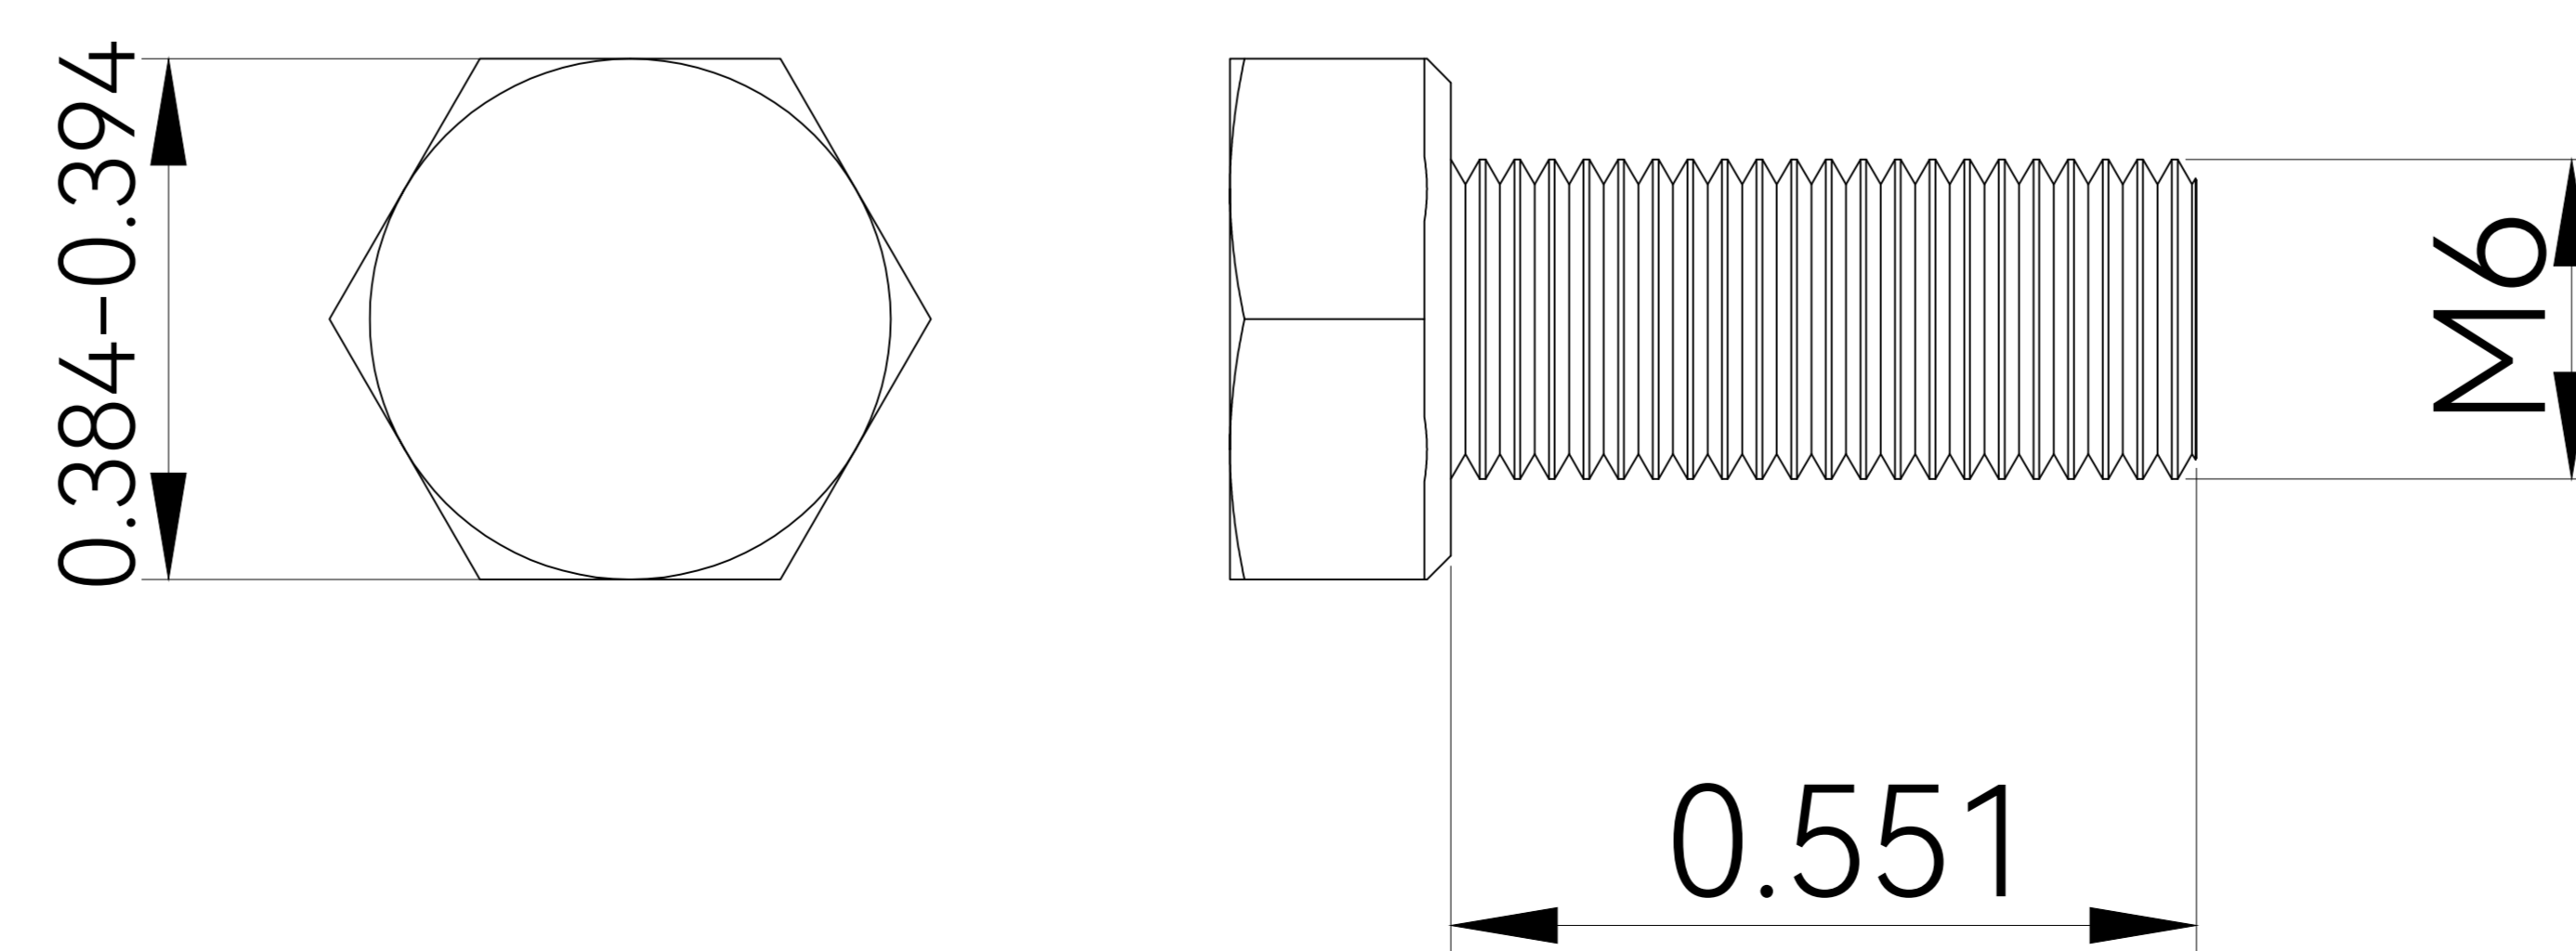

M6*14 4pcs

MODEL NO:

REVISION:

RICH SOLAR

DESCRIPTION: Z-Brackets

DWG NO: 2024.08.08

SQUARE:

SCALE: