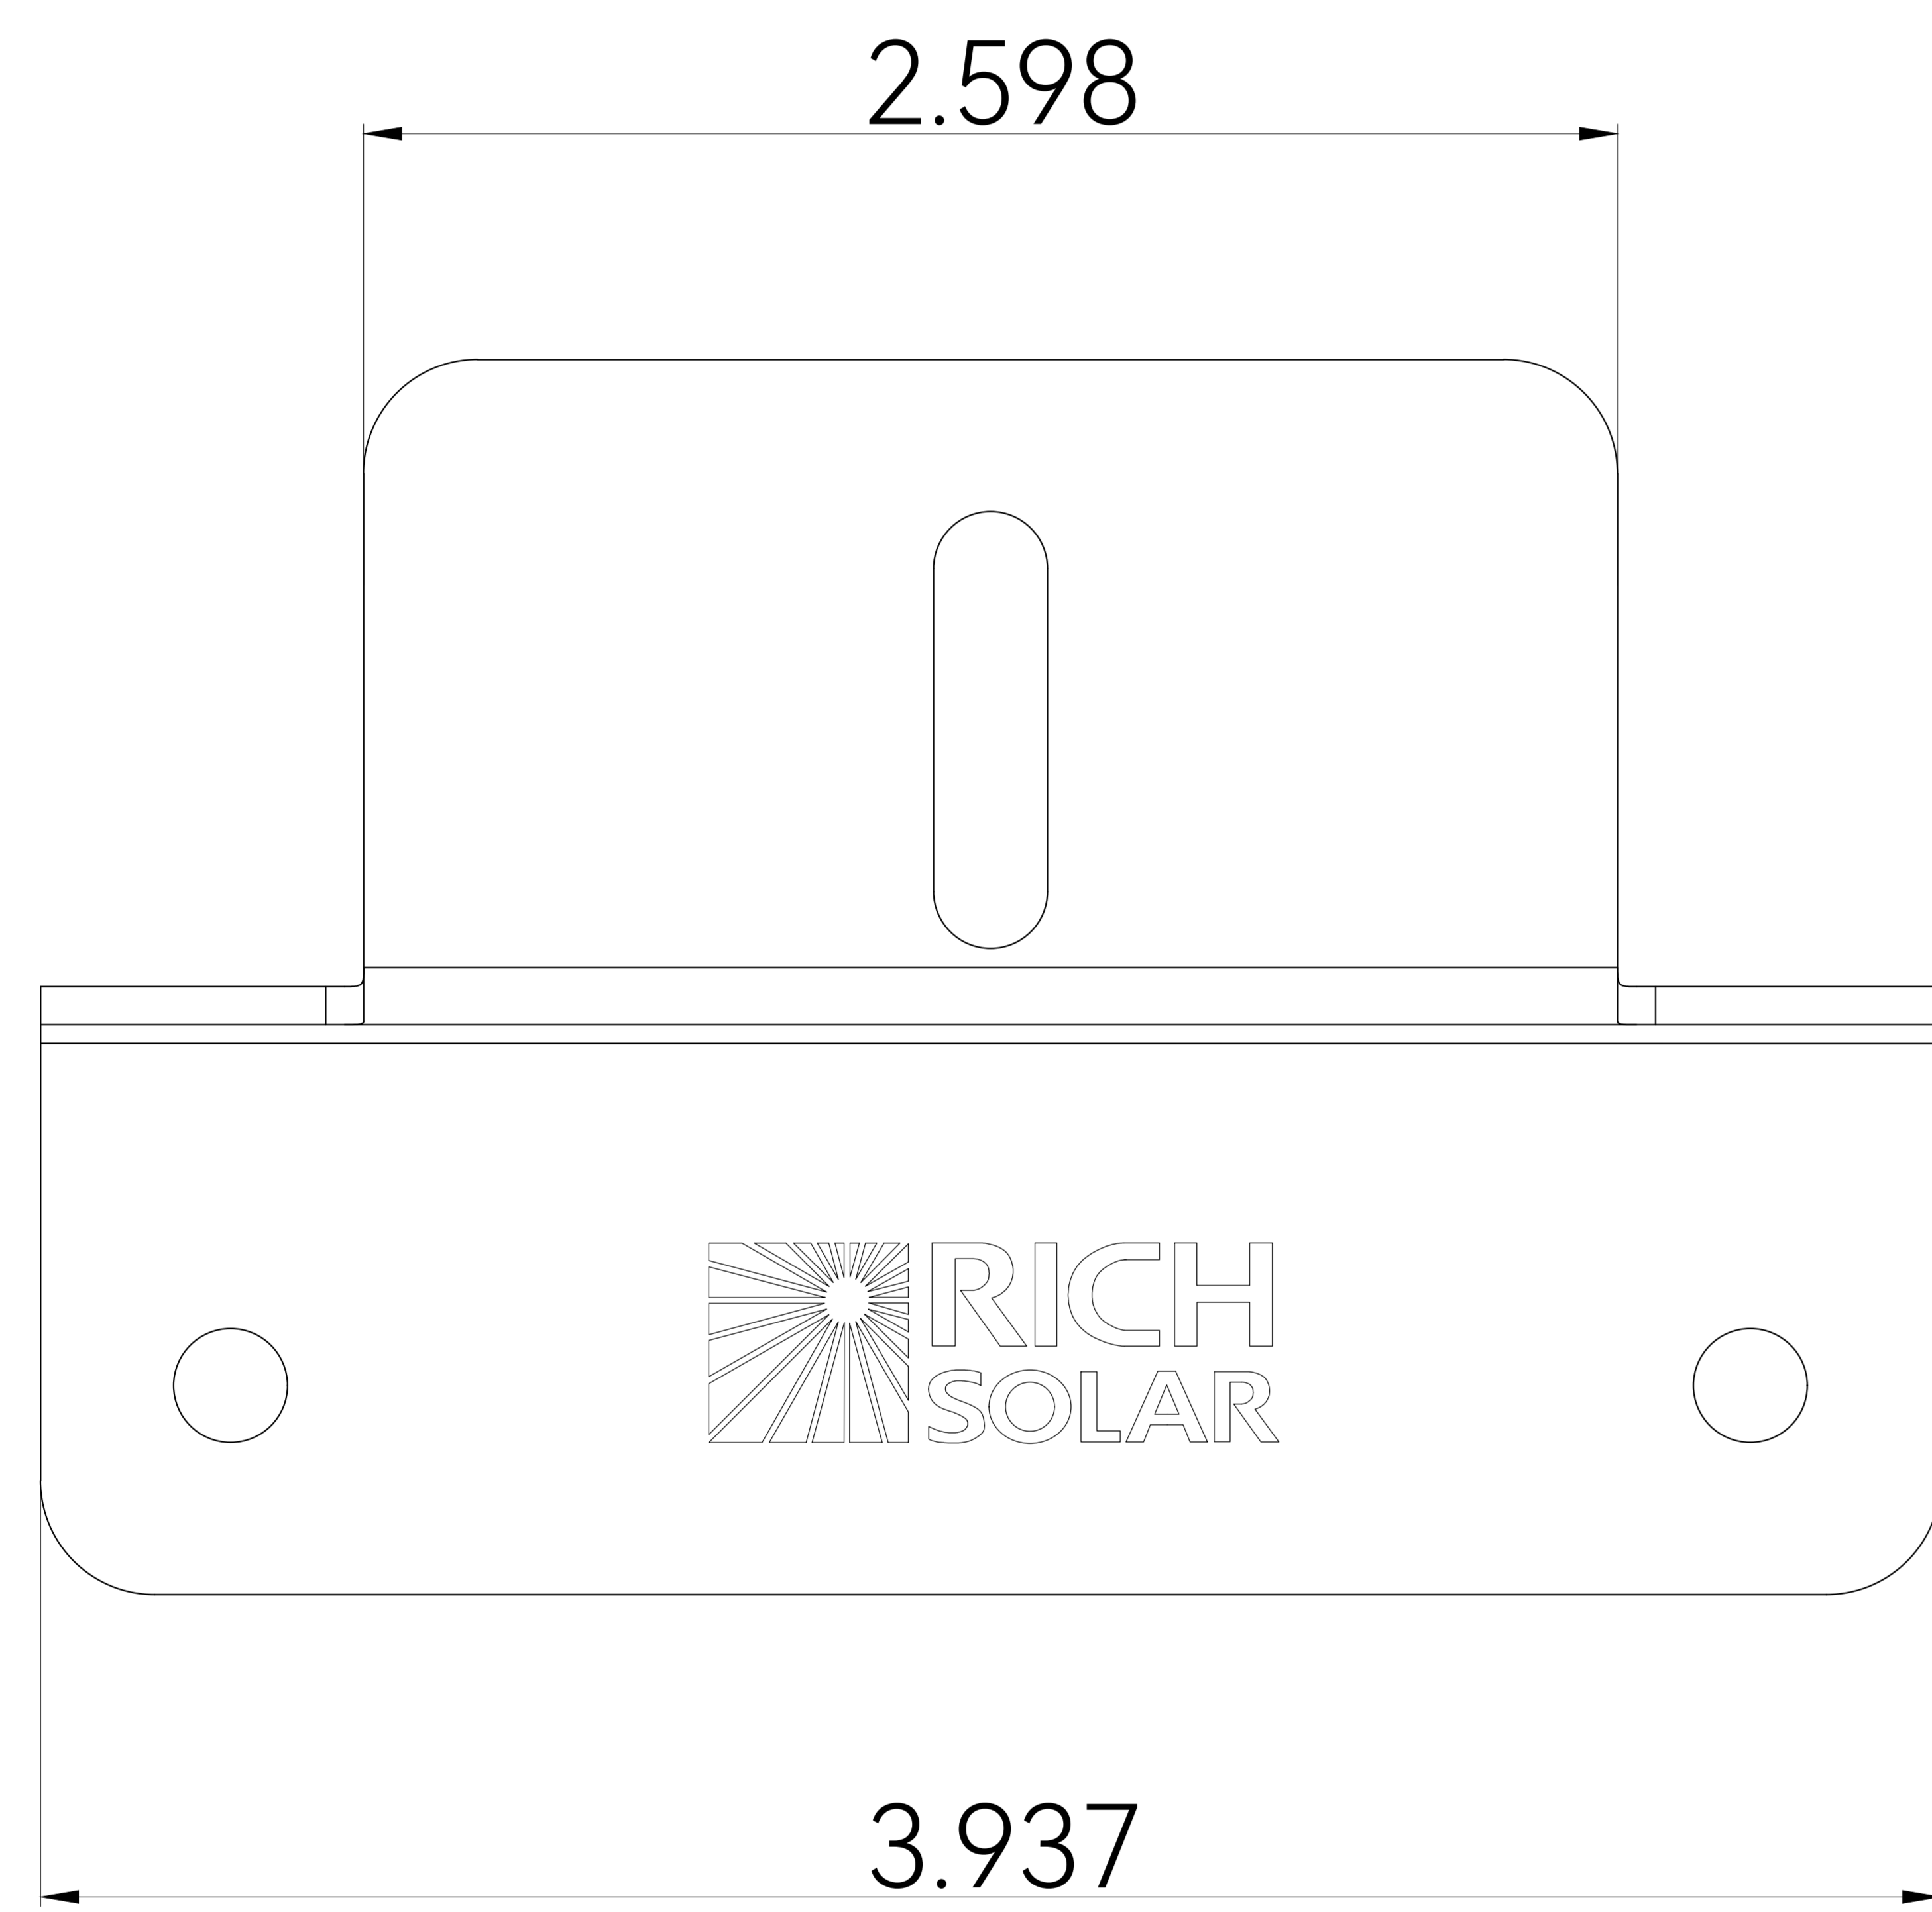

SKU: RS-ZB4C RS-ZB4CB

(Unit: inches)

M6 4pcs

Z-Brackets 4pcs

M6 8pcs

8pcs

M6\*14 4pcs

MODEL NO:

REVISION:

**RICH SOLAR**

DESCRIPTION: Z-Brackets

DWG NO: 2024.4.22

SQUARE:

SCALE:

SKU: RS-ZB4H RS-ZB4HB

(Unit: inches)

DESCRIPTION: Z-Brackets

DWG NO: 2024.07.01

SQUARE:

SCALE:

SKU: RS-ZB4HH RS-ZB4HHB

(Unit: inches)

Z-Brackets 4pcs

M6 4pcs

SQUARE:

SCALE: