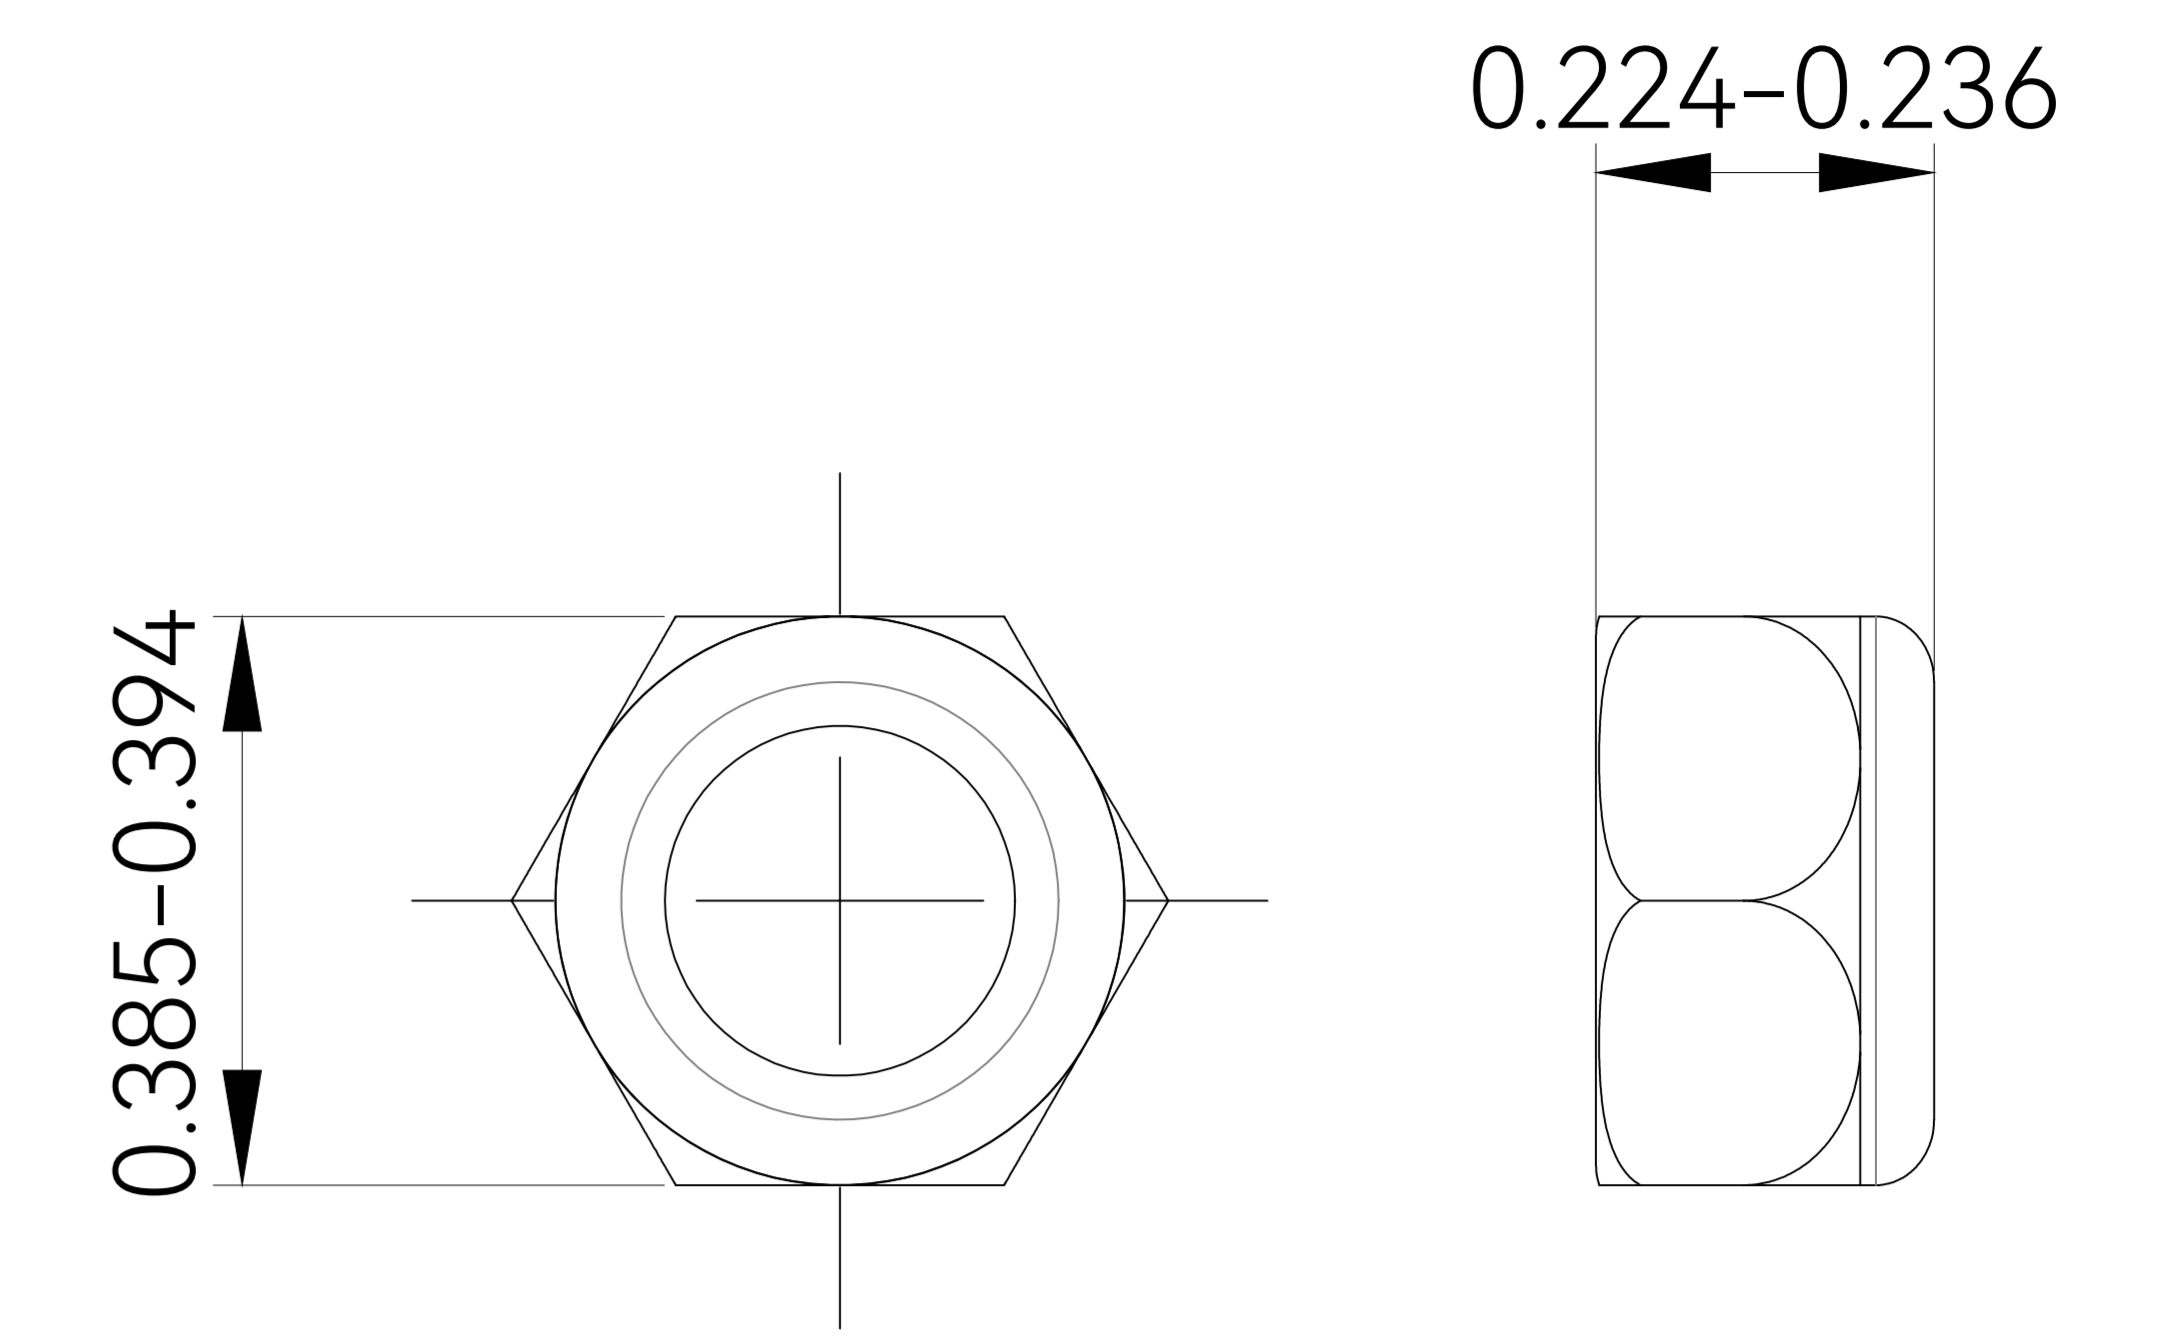

SKU: RS-ZB4C RS-ZB4CB

(Unit: inches)

M6 4pcs

Z-Brackets 4pcs

M6 8pcs

8pcs

M6\*14 4pcs

MODEL NO:

REVISION:

**RICH SOLAR**

DESCRIPTION: Z-Brackets

DWG NO: 2024.4.22

SQUARE:

SCALE:

SKU: RS-ZB4H RS-ZB4HB

(Unit: inches)

DESCRIPTION: Z-Brackets

DWG NO: 2024.07.01

SQUARE:

SCALE:

SKU: RS-ZB4HH RS-ZB4HHB

(Unit: inches)

Z-Brackets 4pcs

M6 4pcs

SQUARE:

SCALE: