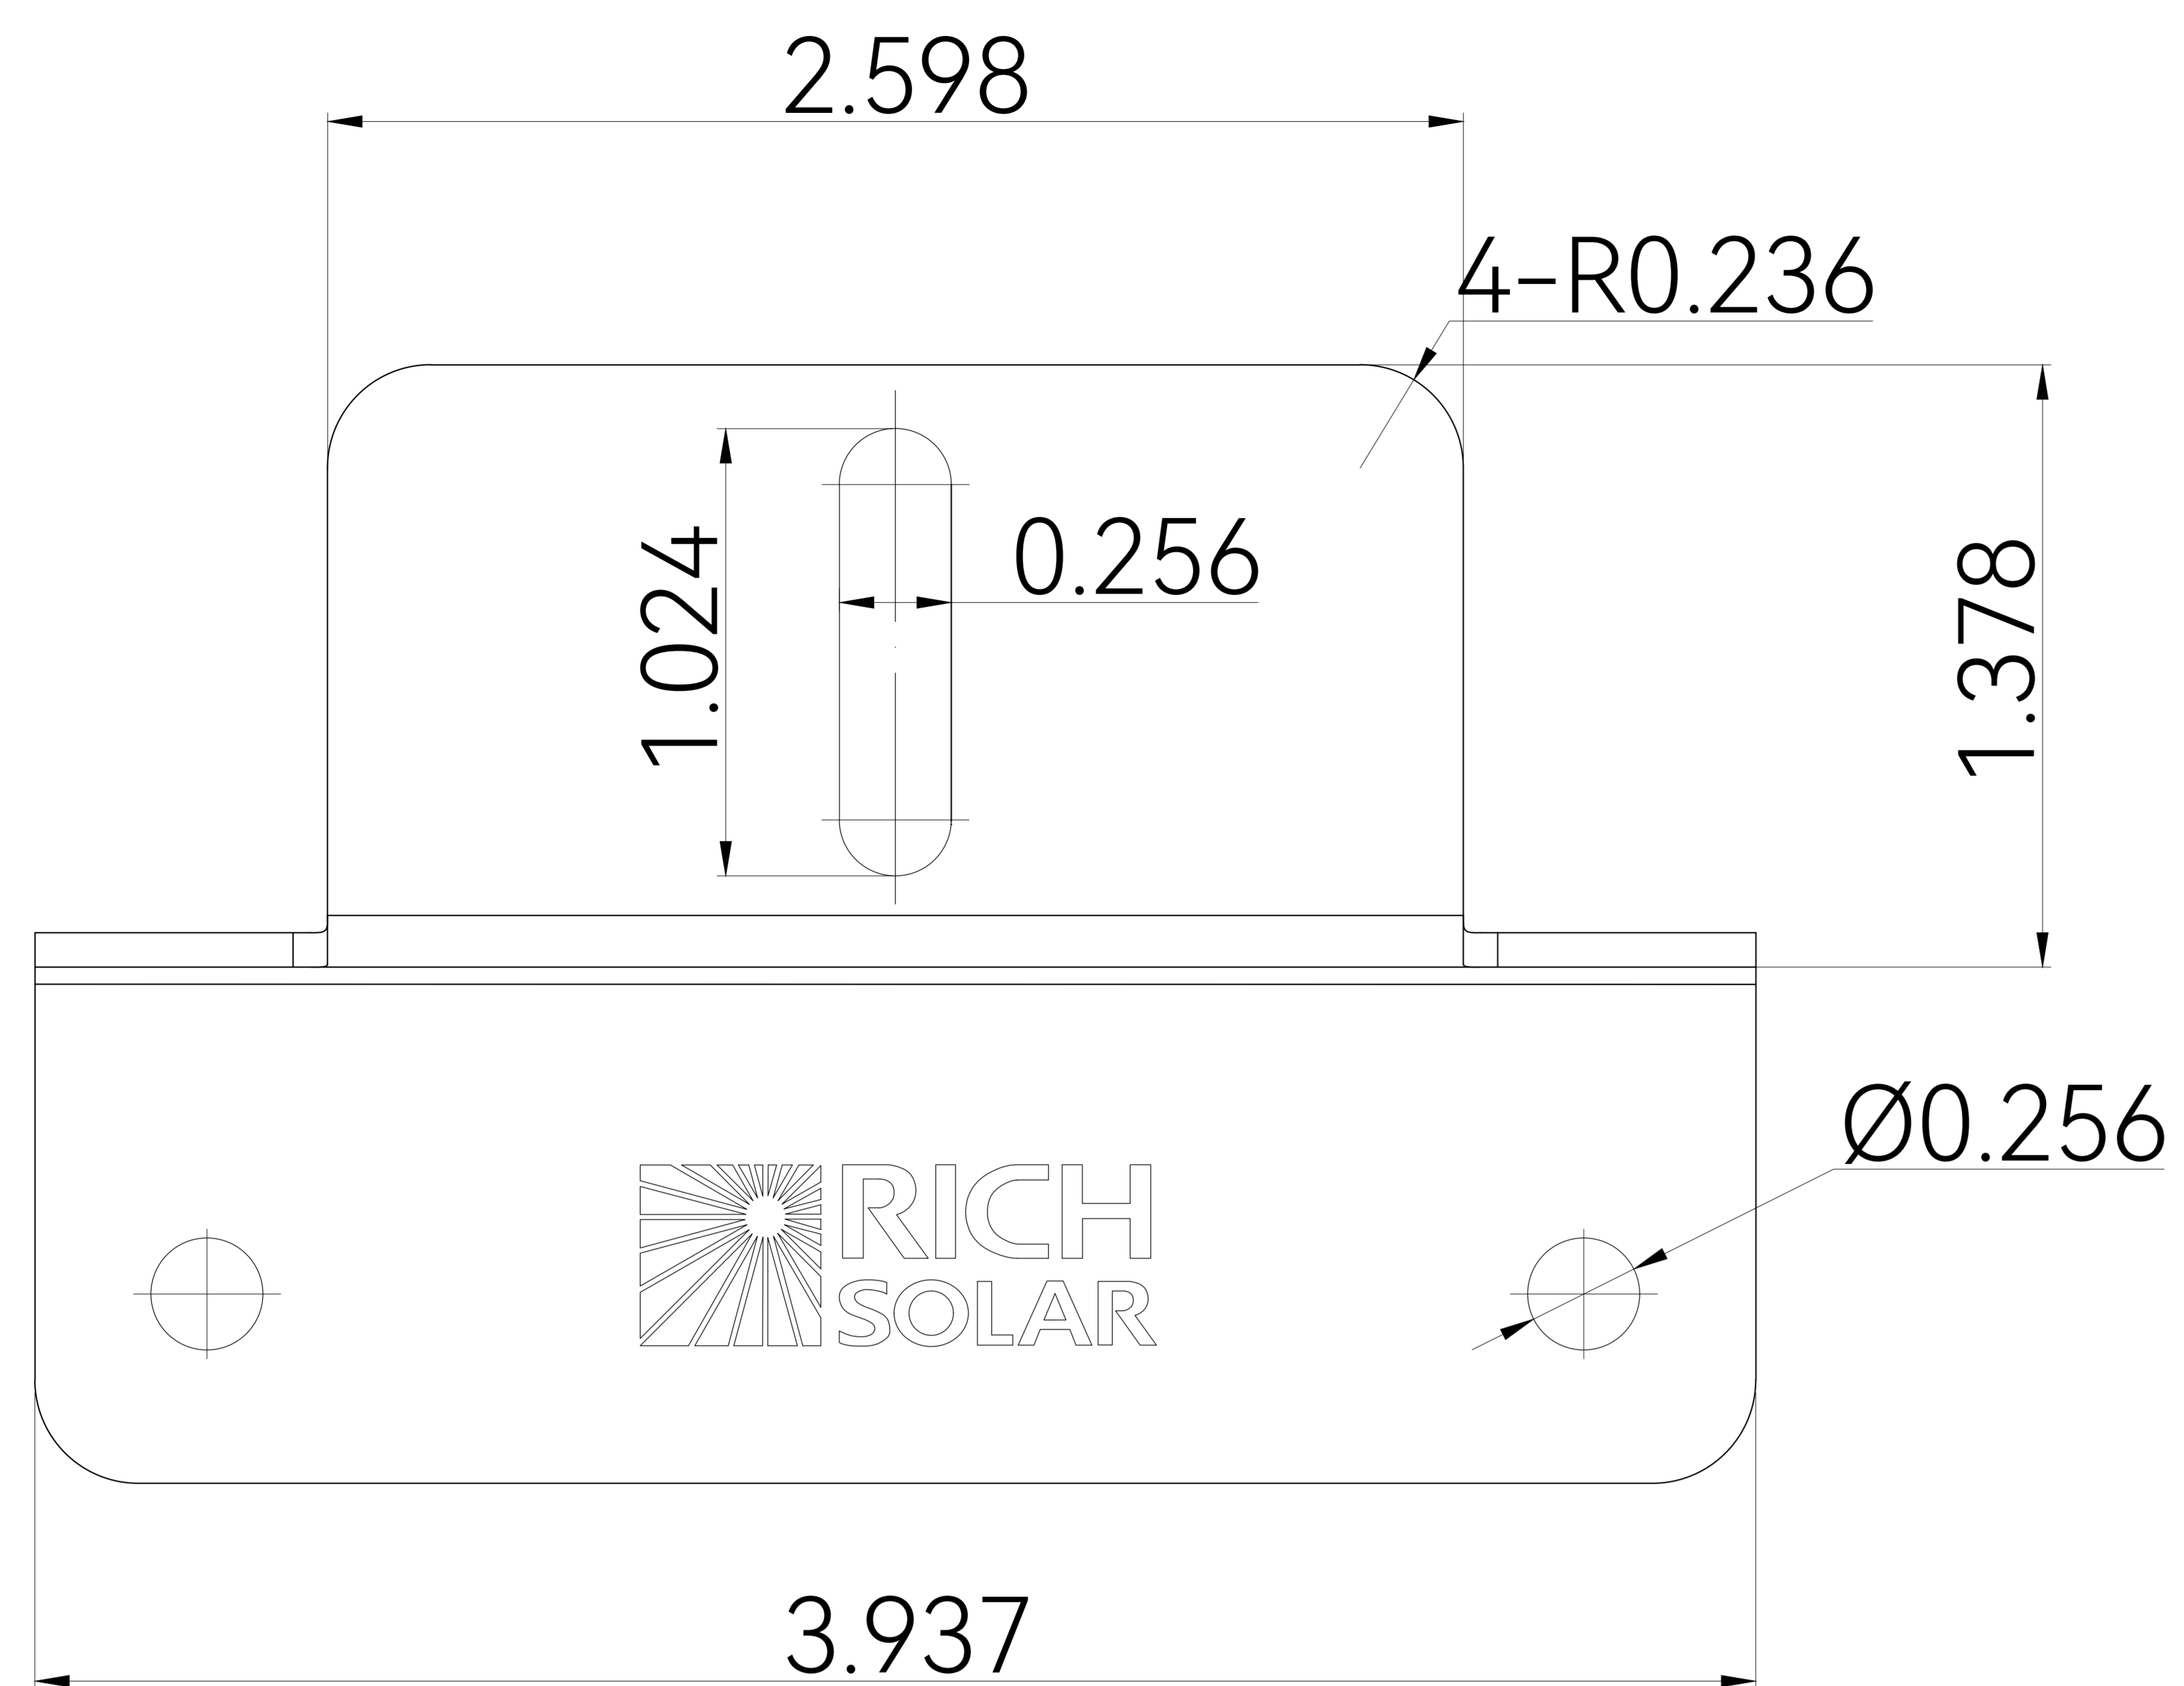

REVISION:

**RICH SOLAR**

DESCRIPTION: Z-Brackets

DWG NO: 2024.4.22

SQUARE:

SCALE:

SKU: RS-ZB4H RS-ZB4HB

(Unit: inches)

DESCRIPTION: Z-Brackets

DWG NO: 2024.07.01

SQUARE:

SCALE:

SKU: RS-ZB4HH RS-ZB4HHB

(Unit: inches)

Z-Brackets 4pcs

M6 4pcs

M6 8pcs

8pcs

M6\*14 4pcs

MODEL NO:

REVISION:

**RICH SOLAR**

DESCRIPTION: Z-Brackets

DWG NO: 2024.08.08

SQUARE:

SCALE: