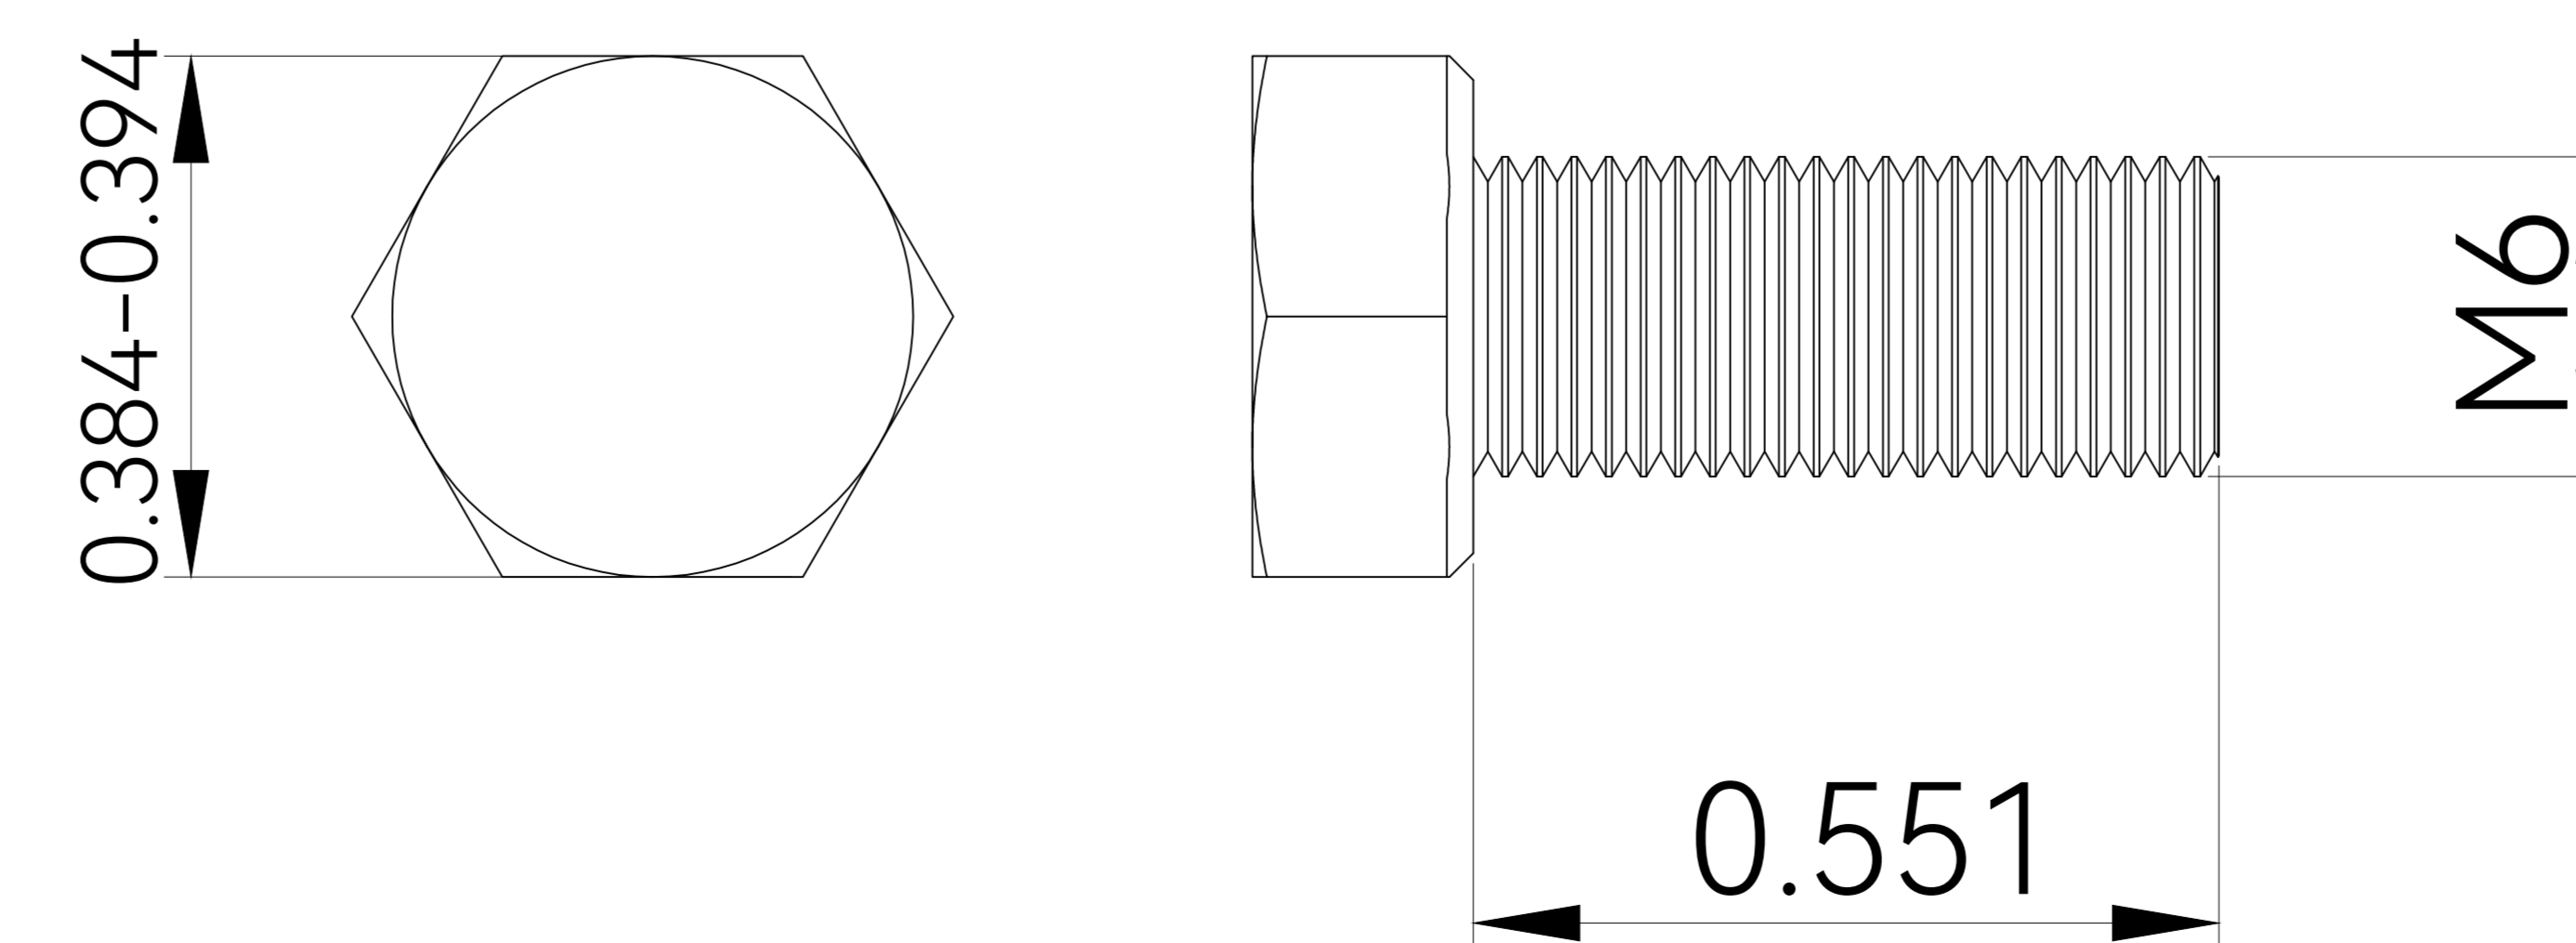

M6*14 4pcs

MODEL NO:

REVISION:

RICH SOLAR

DESCRIPTION: Z-Brackets

DWG NO: 2024.07.01

SQUARE:

SCALE: