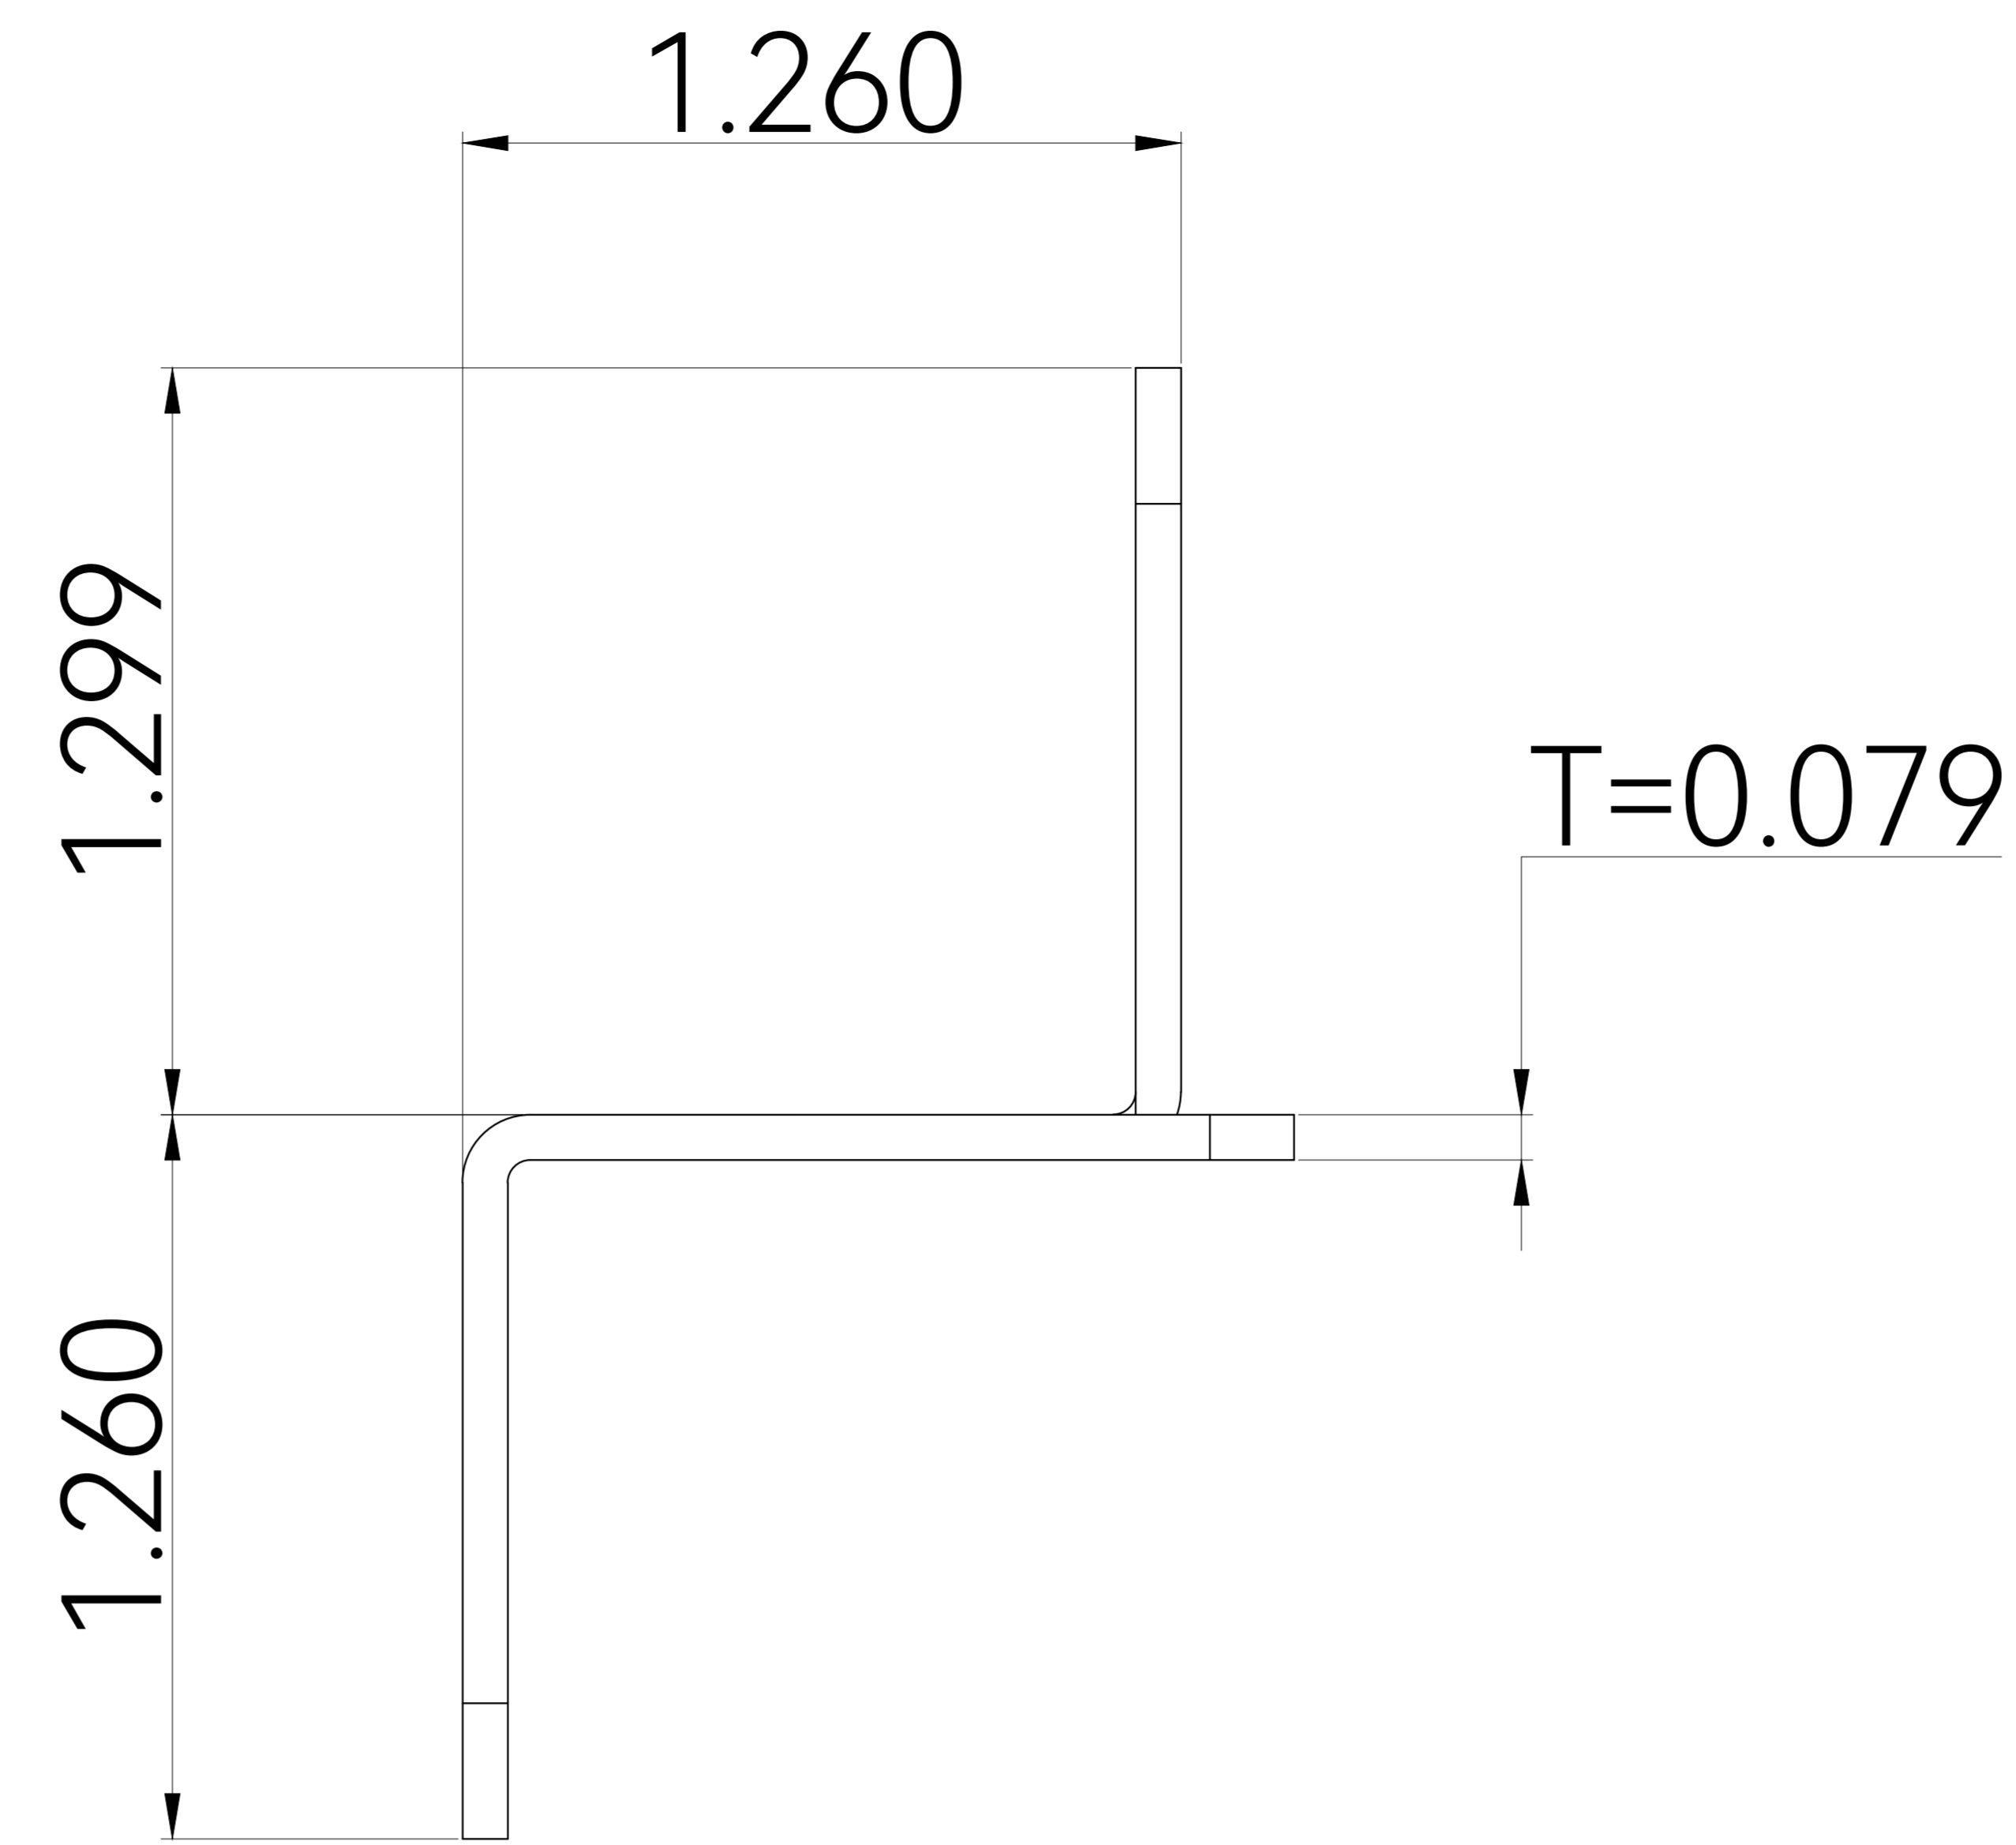

REVISION:

**RICH SOLAR**

DESCRIPTION: Z-Brackets

DWG NO: 2024.4.22

SQUARE:

SCALE:

SKU: RS-ZB4H RS-ZB4HB

(Unit: inches)

DESCRIPTION: Z-Brackets

DWG NO: 2024.07.01

SQUARE:

SCALE:

SKU: RS-ZB4HH RS-ZB4HHB

(Unit: inches)

Z-Brackets 4pcs

M6 4pcs

SQUARE:

SCALE: