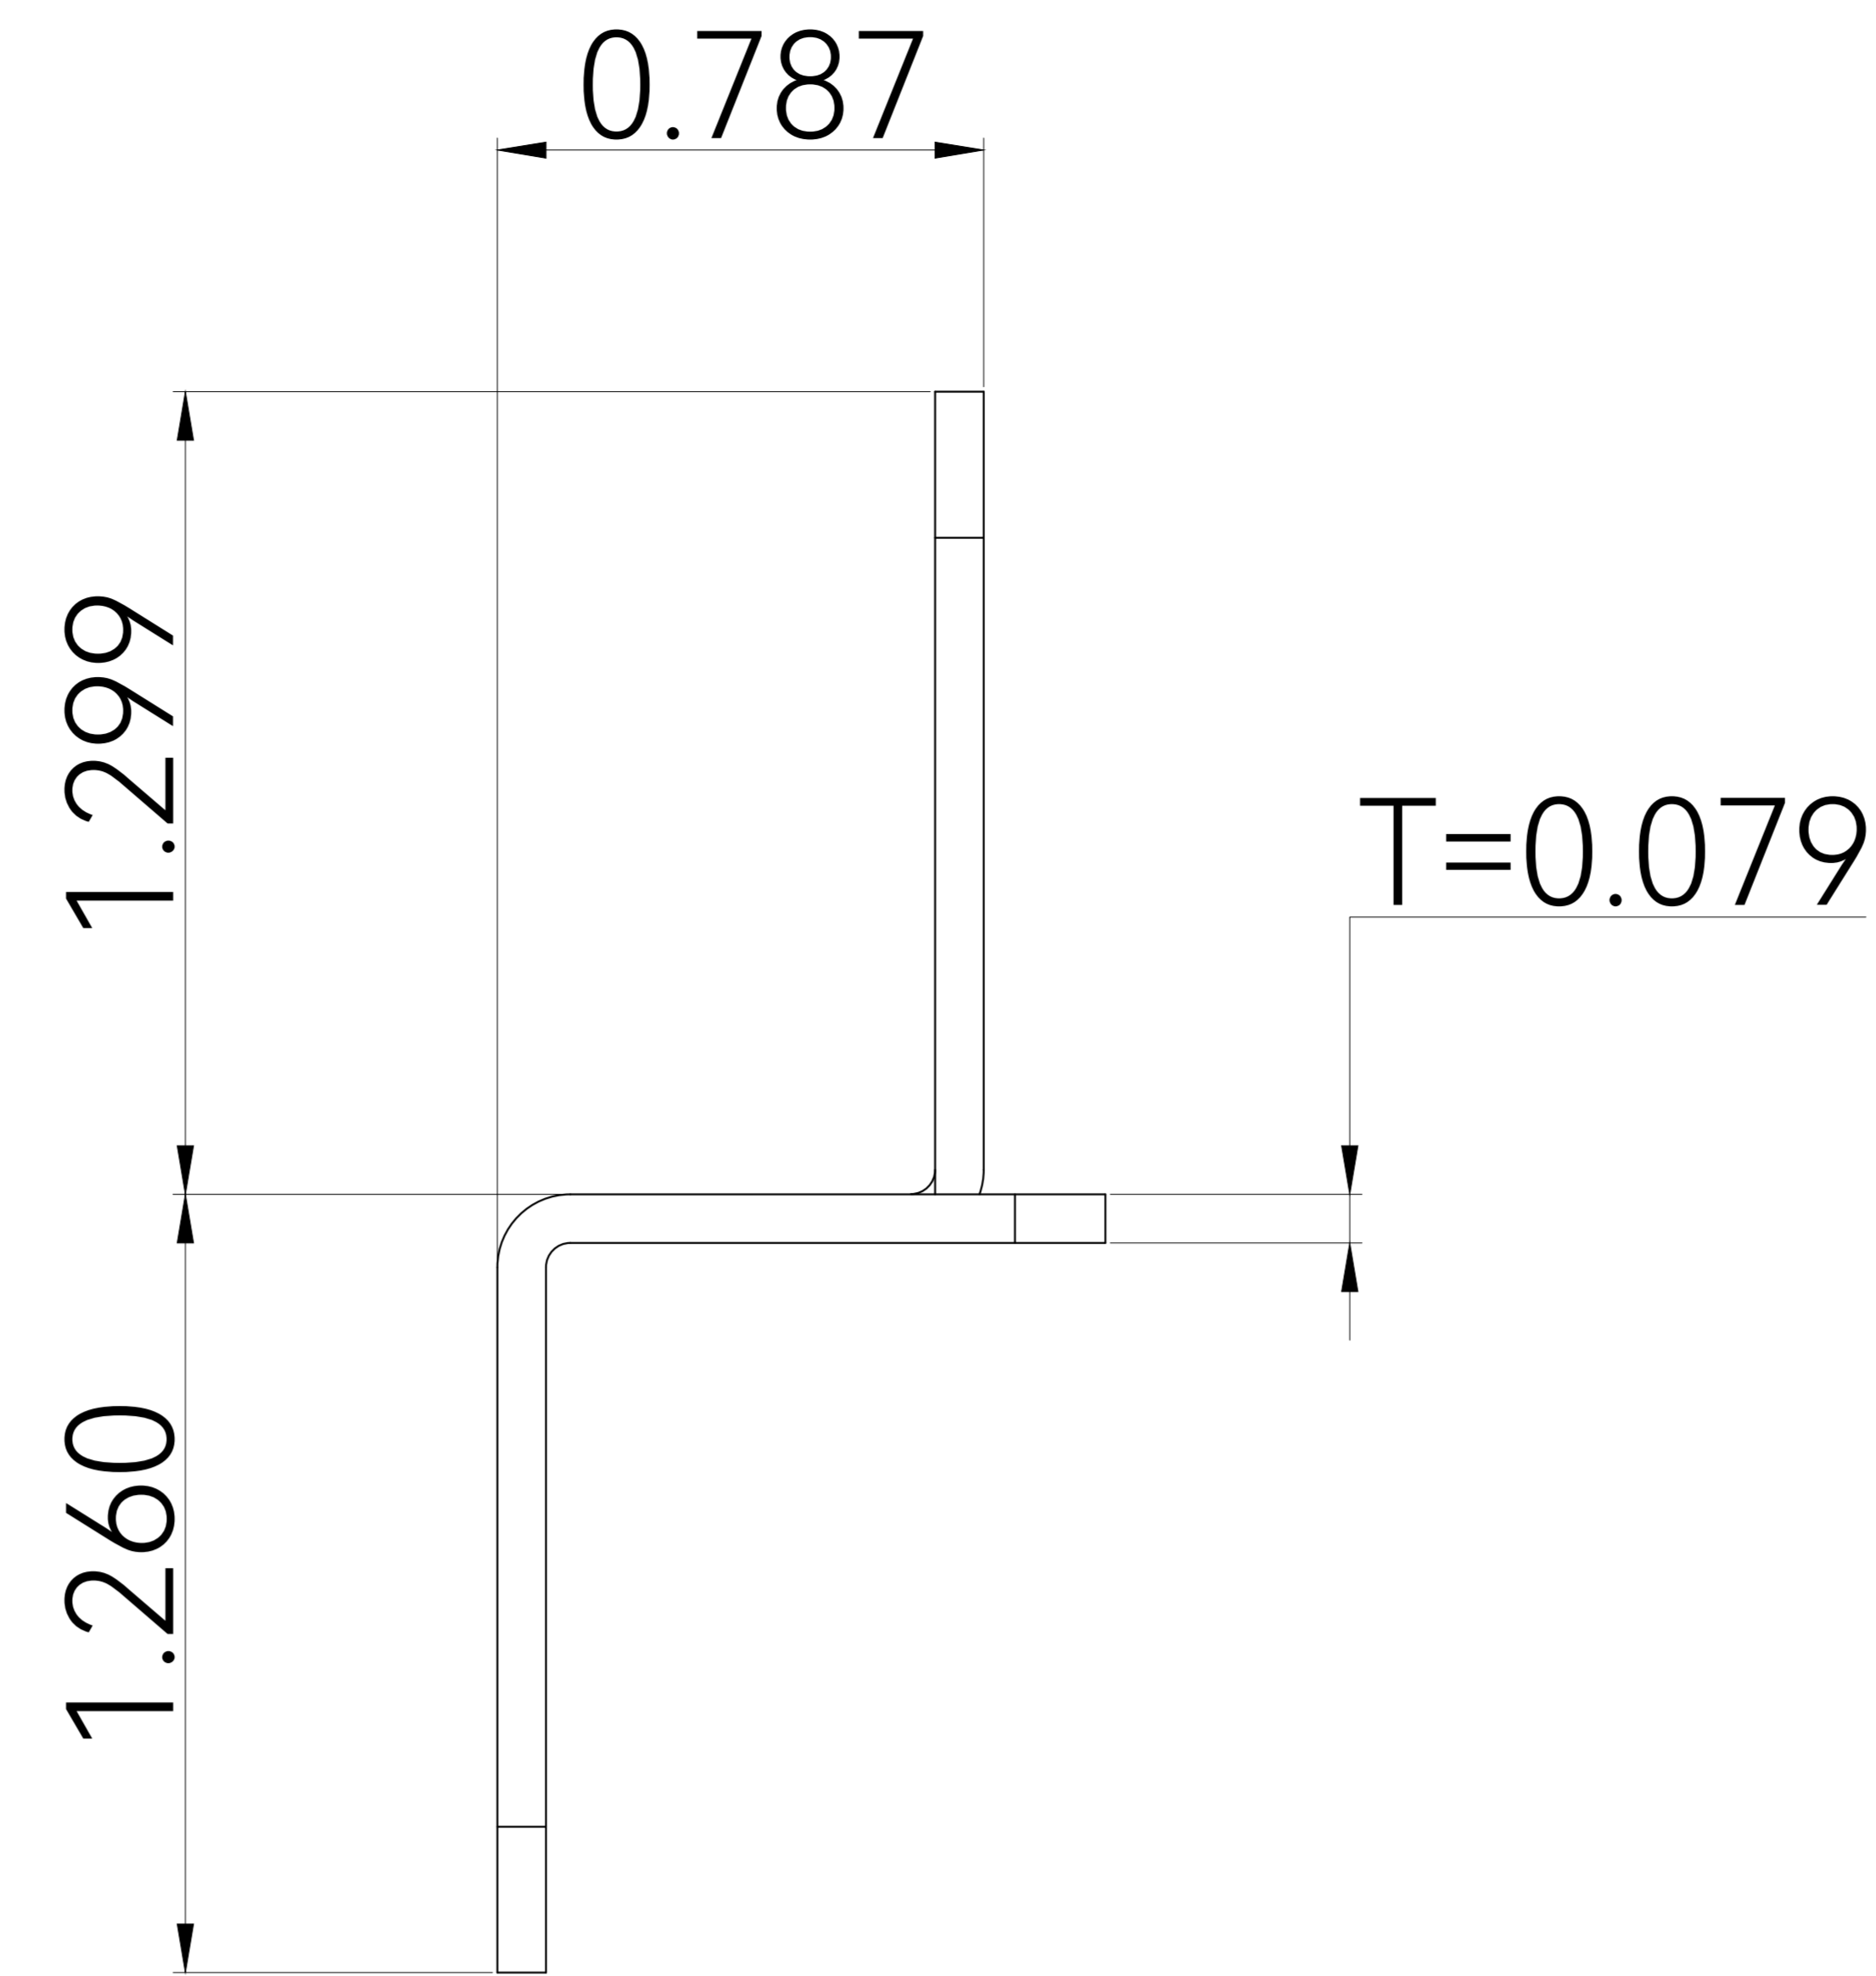

SKU: RS-ZB4C RS-ZB4CB

(Unit: inches)

M6 4pcs

Z-Brackets 4pcs

M6 8pcs

8pcs

M6\*14 4pcs

MODEL NO:

REVISION:

**RICH SOLAR**

DESCRIPTION: Z-Brackets

DWG NO: 2024.4.22

SQUARE:

SCALE:

SKU: RS-ZB4H RS-ZB4HB

(Unit: inches)

DESCRIPTION: Z-Brackets

DWG NO: 2024.07.01

SQUARE:

SCALE:

SKU: RS-ZB4HH RS-ZB4HHB

(Unit: inches)

Z-Brackets 4pcs

M6 4pcs

SQUARE:

SCALE: