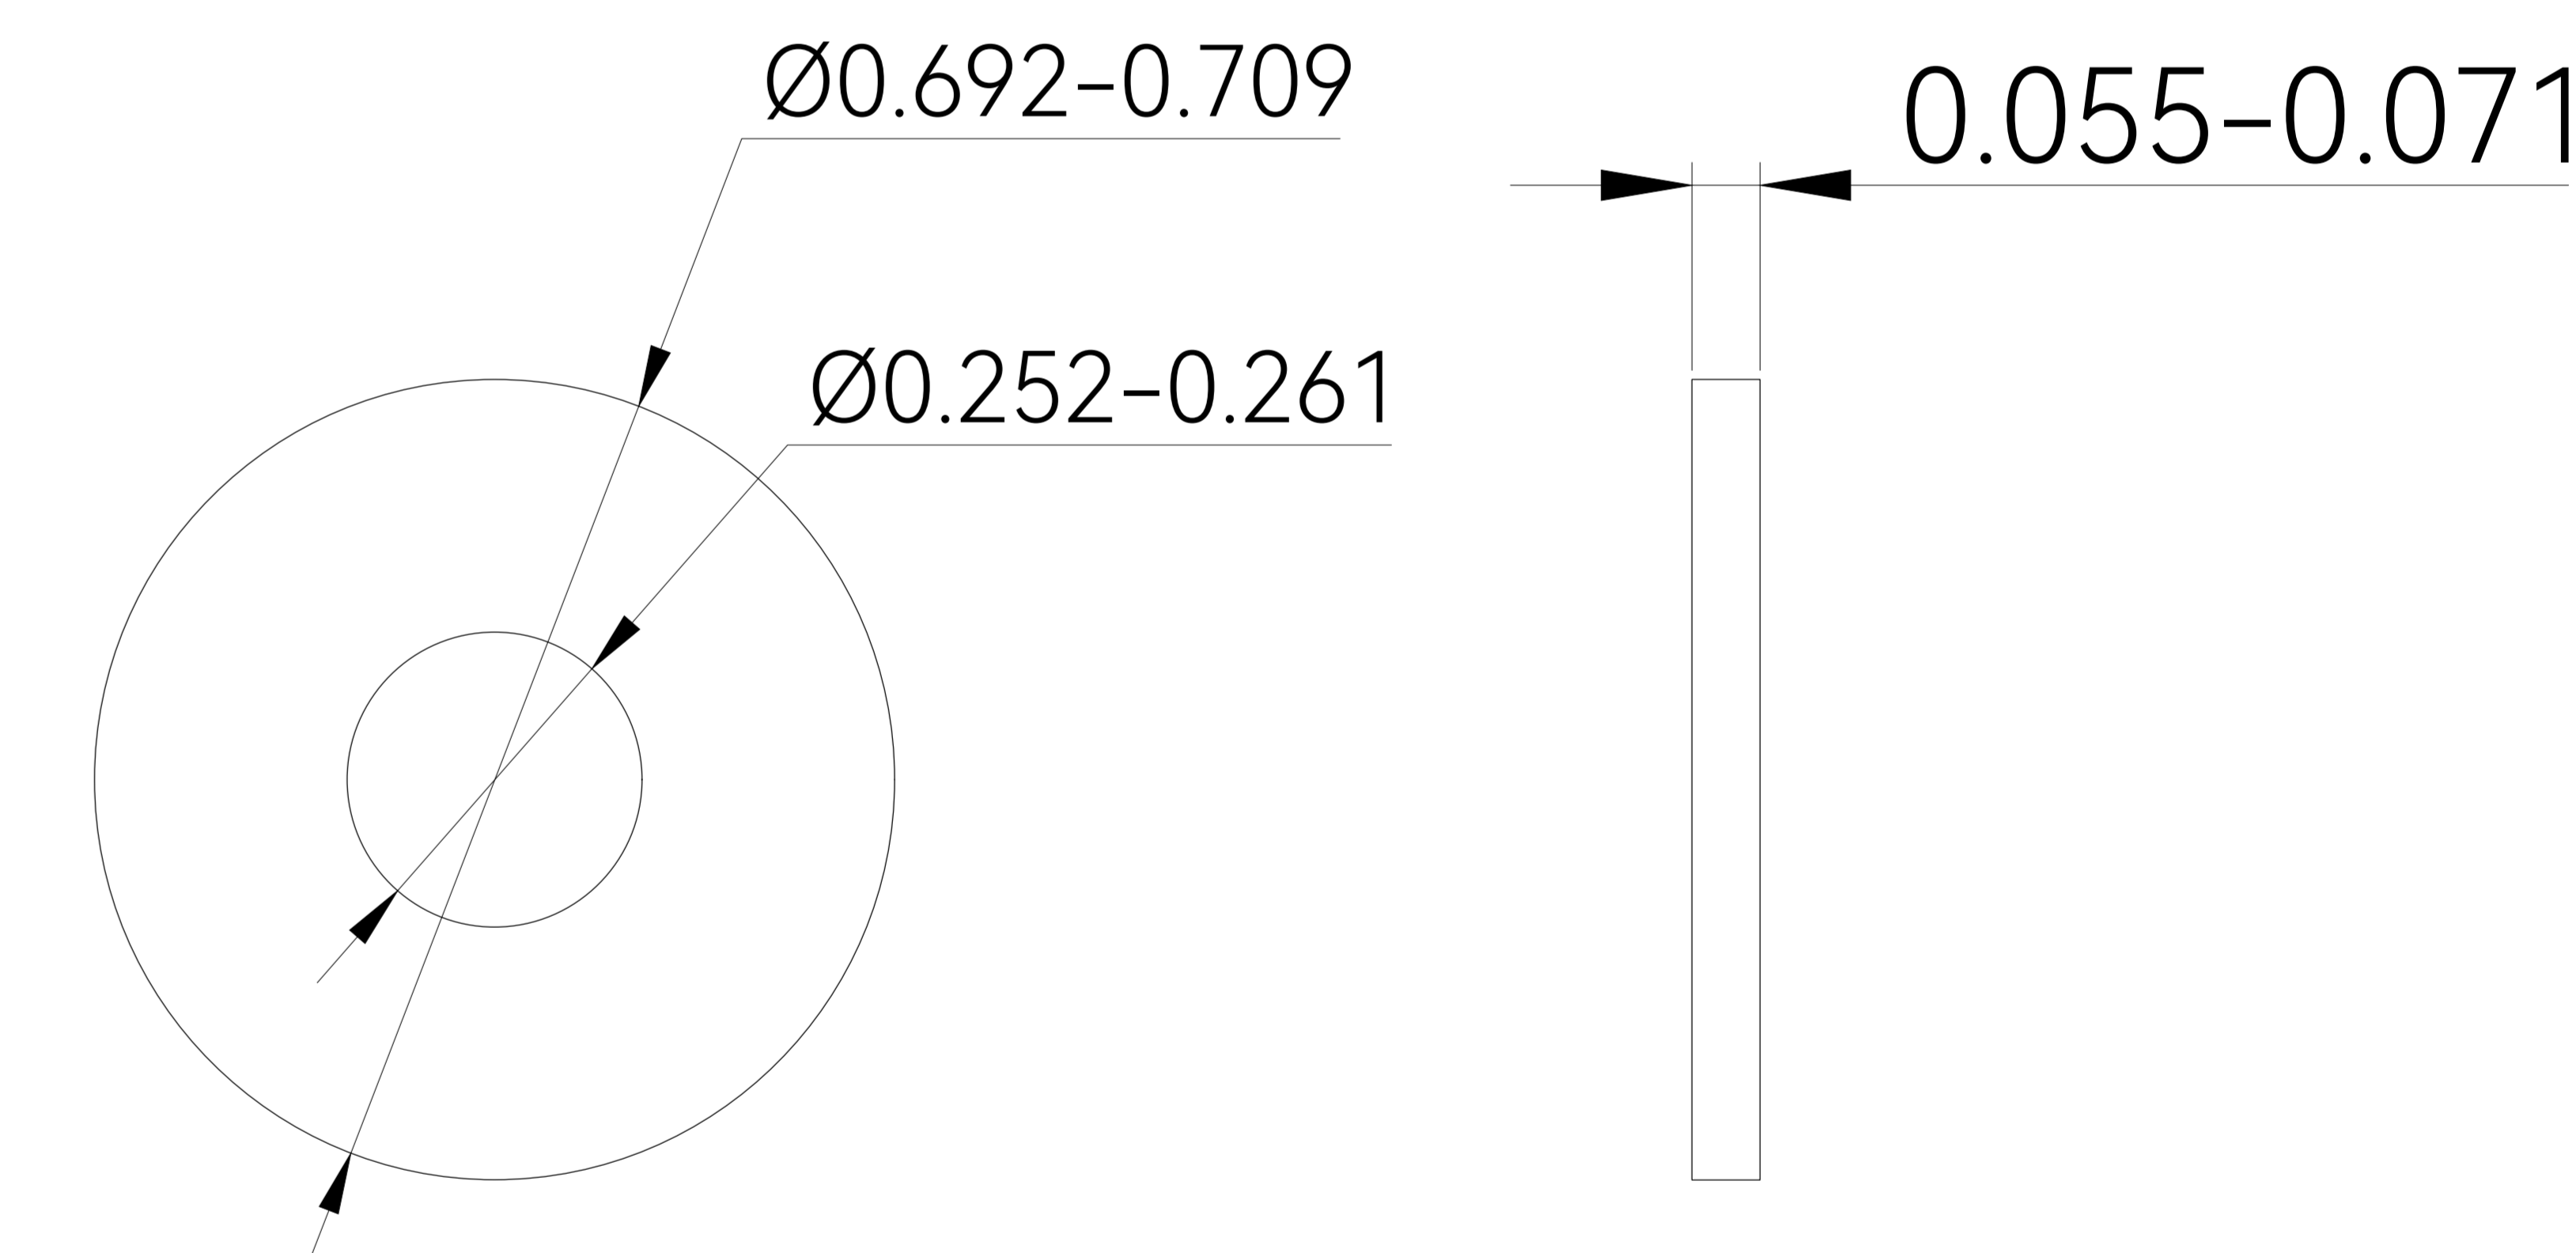

DESCRIPTION: Z-Brackets

DWG NO: 2024.07.01

SQUARE:

SCALE:

SKU: RS-ZB4HH RS-ZB4HHB

(Unit: inches)

Z-Brackets 4pcs

M6 4pcs

M6 8pcs

8pcs

M6\*14 4pcs

MODEL NO:

REVISION:

**RICH SOLAR**

DESCRIPTION: Z-Brackets

DWG NO: 2024.08.08

SQUARE:

SCALE: