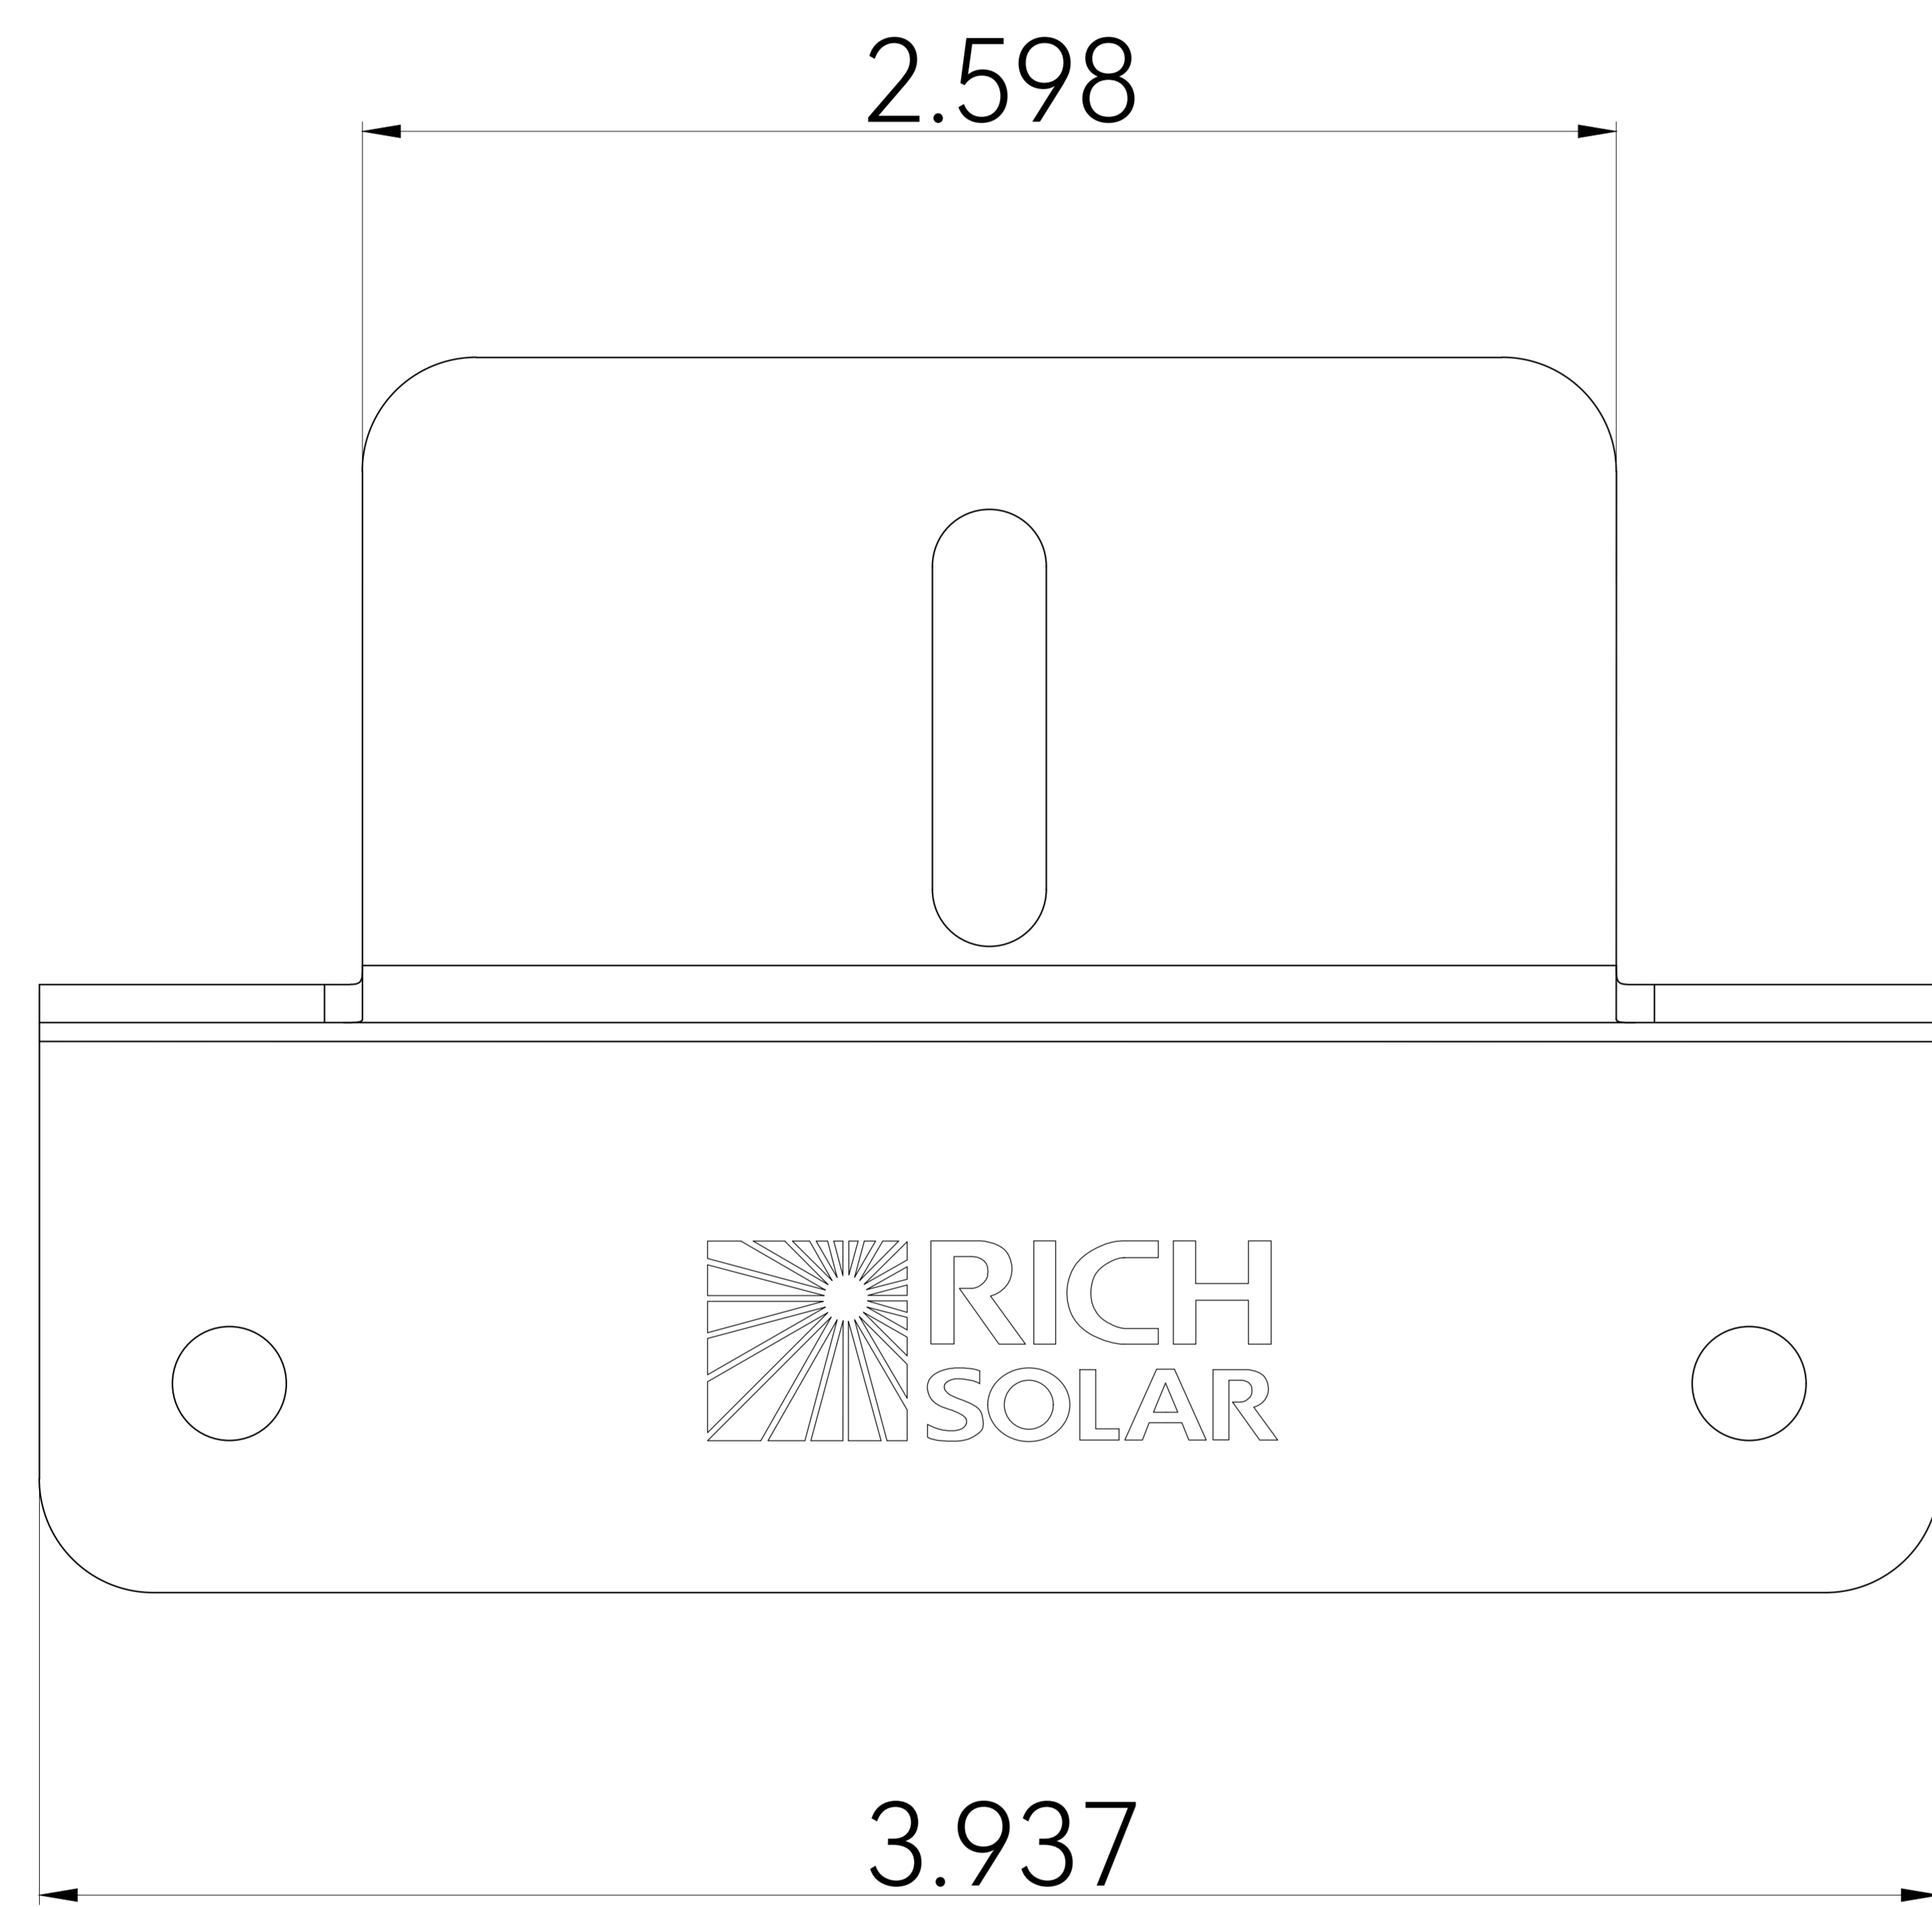

M6 8pcs

Z-Brackets 4pcs